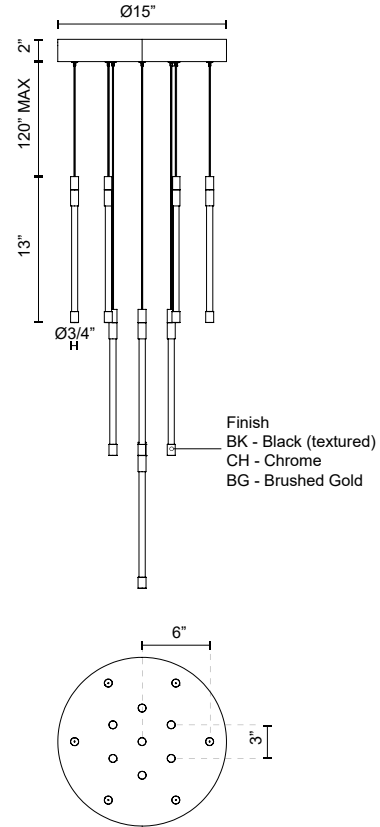

MP75113-CH
Chrome

MP75113-BK
Black

MP75113-BG
Brushed Gold

SPECIFICATION DETAILS

* For custom options, consult factory for details.

Fixture Dimensions	D12-3/4" x H13"
Light Source	LED with DC Driver
Wattage	58W
Total Lumens	6825lm
Delivered Lumens	6115lm
Voltage	120V
Color Temperature	2700K
CRI (Ra)	90CRI
Optional Color Temps	2700K - 5000K Available, Minimum Order Quantities Apply
LED Rated Life	50,000 hours
Dimming	100% - 10%, TRIAC or ELV Dimmer (Not Included)
Glass Details	Clear Glass
Adjustable	Yes
Wire Length	120" Max
Wire Type	Color Matching Coaxial Wire
Minimum Hang Height	16"
Location	Dry
Warranty	5 Years
Canopy Dimensions	D15" x H2"