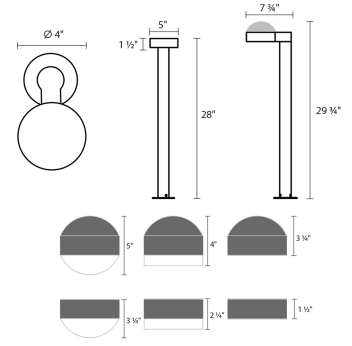

Project:

Spec Sheet

Dimensions

Height:	29.75"
Width:	5"
Length:	7.75"
Canopy/Backplate/Base:	4"
Size:	28"
Canopy/Backplate/Base Height:	0.25

Electrical Specs

Bulb(s) Included?:	Yes
Bulb 1 Type:	Integral LED
Bulb Quantity:	1
Input Voltage:	12VAC
Wattage:	10
Initial Lumens:	1040
Color Temperature:	3000K
CRI:	90
Power Supply Type:	Transformer
Power Supply Location:	Remote (Sold Separately)
Dimming Type:	Non-dimmable
Bulb Max Wattage:	10

Installation

Installation:	Licensed electrician required
---------------	-------------------------------

Shipping

Carton 1 L x W x H:	35" X 12" X 9"
Carton 1 Gross Weight:	9 LBS
Fixture Weight:	6

Shade

Lens Type:	Dome Cap and Plate Lens
Shade 1 Material:	Aluminum w/White Polycarbonate