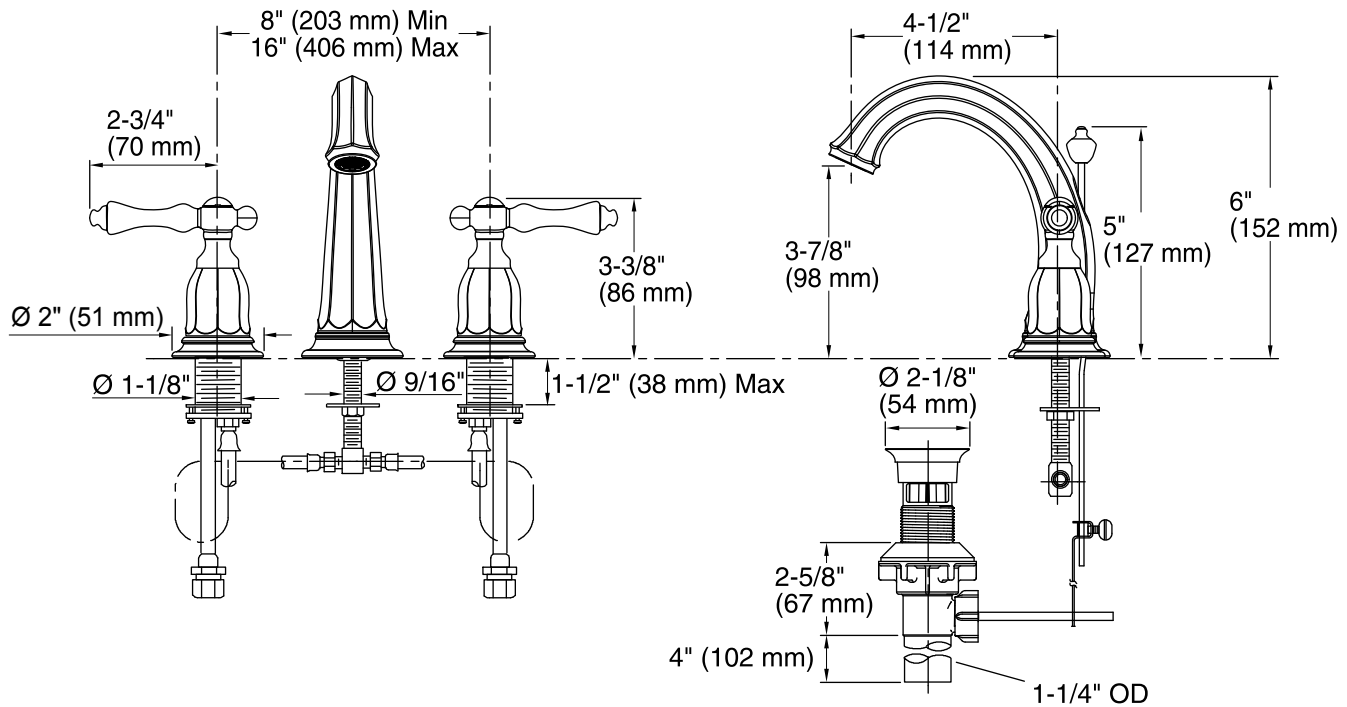

Features

- Metal construction.
- Brass valve bodies.
- Quarter-turn washerless ceramic disc valves.
- Lever handles are ADA compliant.
- Pop-up drain with tailpiece.
- For 8" (203 mm) or 16" (406 mm) centers.
- 4-1/2" (114 mm) spout reach.
- Lower flow aerator options are available. (Please refer to the Kohler Price Book).
- 1.5 gal/min (5.7 l/min) maximum flow rate [max at 60 psi (4.14 bar)].

Color	Code	Description
	CP	Polished Chrome
	BN	Vibrant® Brushed Nickel
	2BZ	Oil-Rubbed Bronze

Pop-Up Drain

Technical Information

All product dimensions are nominal.

Spout reach: 4-1/2" (114 mm)

Drain included: YES

Drain tailpiece included: YES

Faucet:

Flow rate: 1.5 gal/min (5.7 l/min)

Pressure: 60 psi (4.1 bar)

Notes

Install this product according to the installation guide.

ADA compliant when installed to the specific requirements of these regulations.