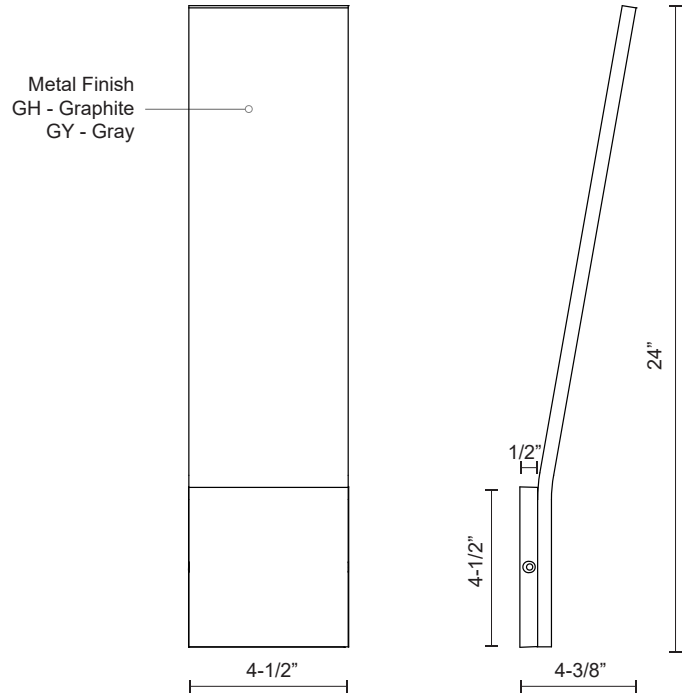

NEVIS EW7924

WALL

PROJECT

EW7924-GY
Gray

EW7924-GH
Graphite

SPECIFICATION DETAILS

* For custom options, consult factory for details.

Fixture Dimensions	W4-1/2" x H24" x E4-3/8"
Light Source	AC LED Module
Wattage	15W
Total Lumens	1200lm
Delivered Lumens	765lm*
Voltage	120V
Color Temperature	3000K
CRI (Ra)	90CRI
Optional Color Temps	2700K - 5000K Available, Minimum Order Quantities Apply
LED Rated Life	50,000 hours
Dimming	100% - 10%, ELV Dimmer (Not Included)
Glass Details	Frosted Glass
Location	Wet
Warranty	5 Years
Illumination Direction	Backlit
Mounting Style	All Orientation; Wall;
Canopy Dimensions	W4-1/2" x H4-1/2" x E1/2"

DESCRIPTION

An 24 inch long aluminum rectangle is bent forward from the bottom, just slightly enough for an unexpected touch of depth with this exterior use wall light. The LED light sources are concealed behind the metal rectangle projecting a glow on the illuminated surface that throws the modern design of the sconce into relief. In graphite or gray powder coat finish.