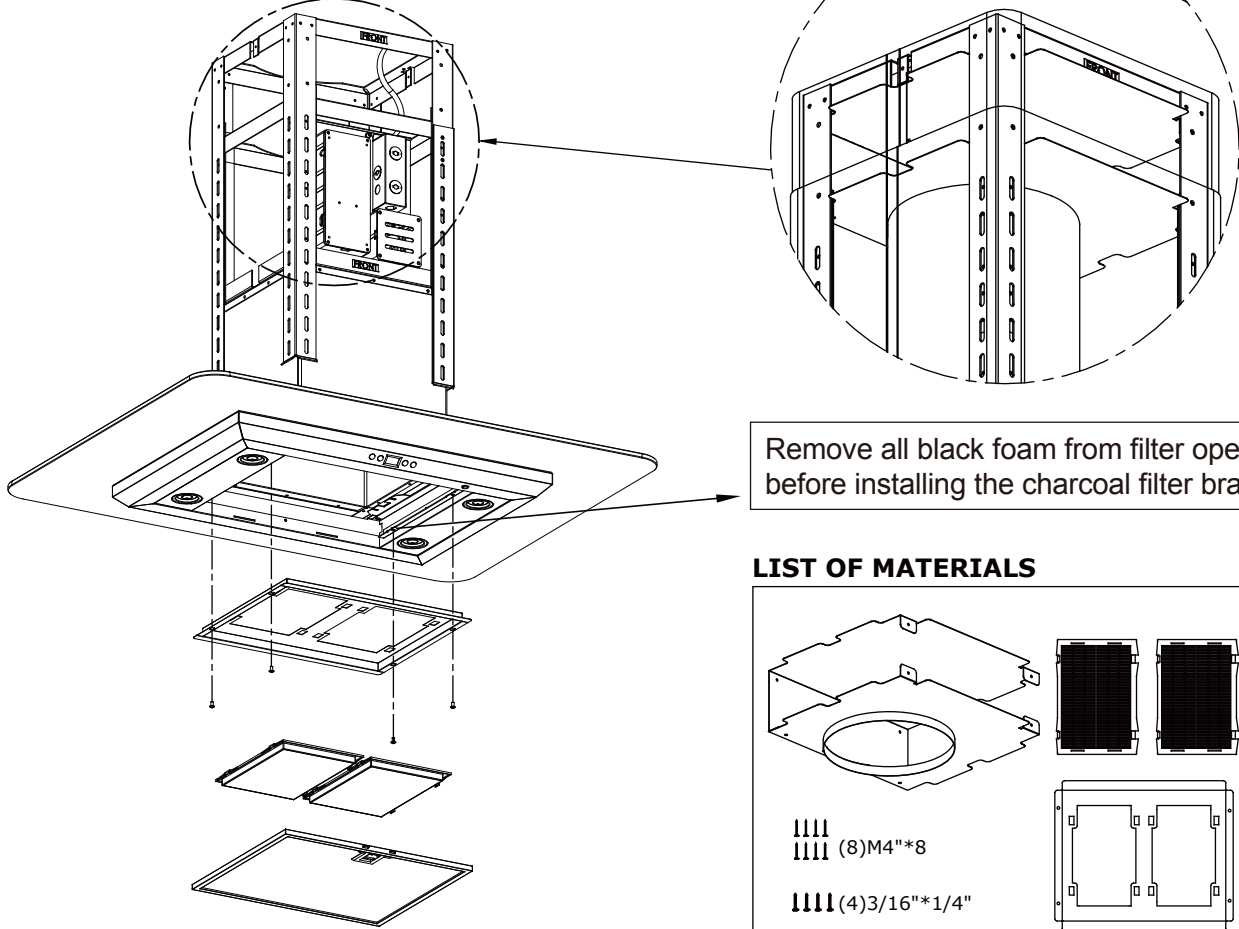

ZRC-00VN

For use with models : ZVN-xxxAG, ZVN-xxxBG

LIST OF MATERIALS

Follow instructions in hood manual to enable the "replace charcoal filter" indicator on the hood controls.