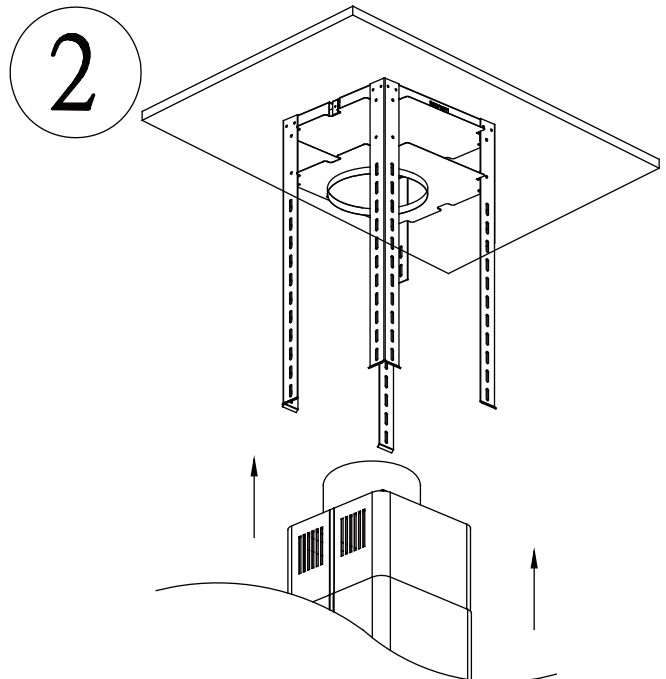

ZRC-00VN

For use with models : ZVN-xxxAG, ZVN-xxxBG

LIST OF MATERIALS

Follow instructions in hood manual to enable the "replace charcoal filter" indicator on the hood controls.