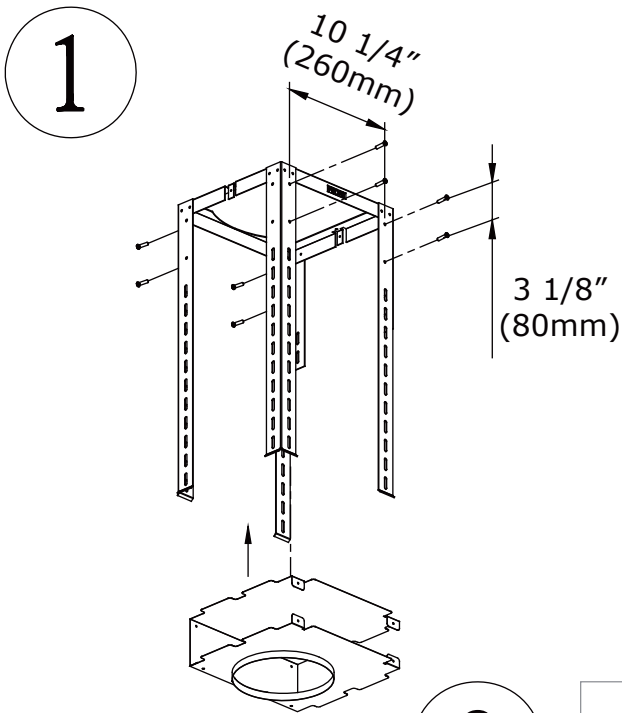

ZRC-00VN

For use with models : ZVN-xxxAG, ZVN-xxxBG

LIST OF MATERIALS

Follow instructions in hood manual to enable the "replace charcoal filter" indicator on the hood controls.