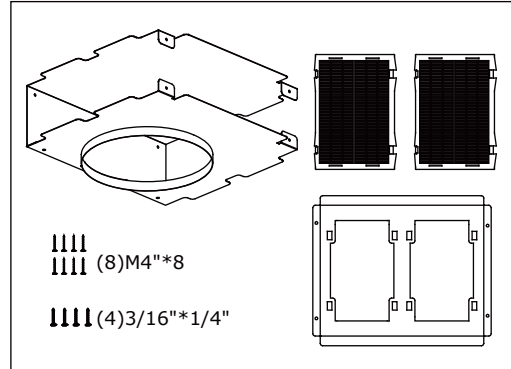

ZRC-00VN

For use with models : ZVN-xxxAG, ZVN-xxxBG

LIST OF MATERIALS

Follow instructions in hood manual to enable the "replace charcoal filter" indicator on the hood controls.