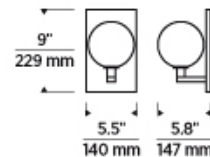

## ORDERING INFORMATION

| 700WSGMB SHAPE OR SIZE | COLOR   | FINISH                         | LAMP  |
|------------------------|---------|--------------------------------|---|
| S SINGLE               | C CLEAR | R AGED BRASS<br>S SATIN NICKEL | NO LAMP<br>-LED927 LED T6 90 CRI 2700K 120V (T20/T24) |

## SPECIFICATIONS

|                               |            |
|-------------------------------|------------|
| HARDWARE MATERIAL             | Metal      |
| SHADE MATERIAL                | Glass      |
| NET WEIGHT                    | 4 lbs      |
| HEIGHT                        | 9in        |
| WIDTH                         | 5.8in      |
| LENGTH                        | 5.5in      |
| MIN. EXTENSION FROM WALL      | 5.8in      |
| UP LIGHT / DOWN LIGHT / BOTH? |            |
| WET LISTED                    |            |
| DAMP LISTED                   |            |
| DRY LISTED                    |            |
| UP / DOWN                     |            |
| HORIZONTAL / VERTICAL         |            |
| WALL / CEILING MOUNT          |            |
| GENERAL LISTING               | ETL Listed |
| ADA COMPLIANT                 |            |
| INCLUDES                      |            |