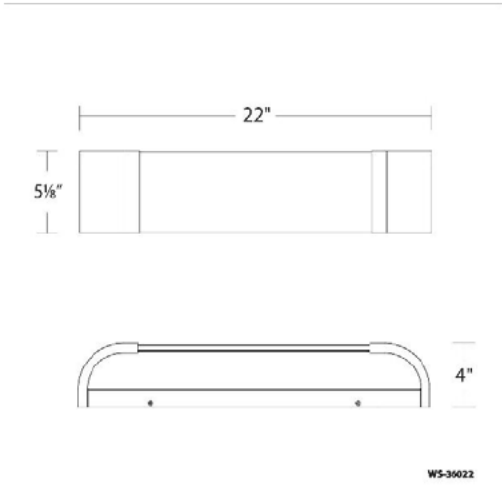

LINE DRAWING: