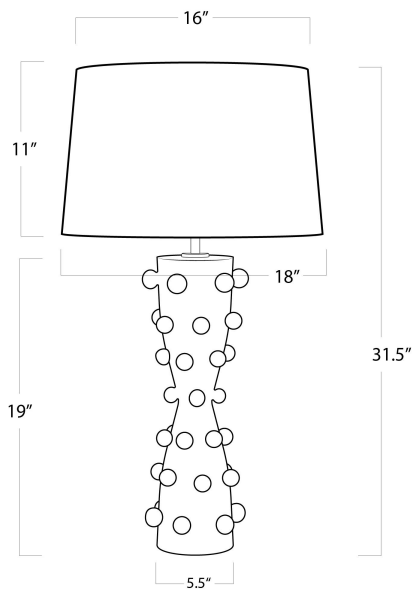

REGINA ANDREW

DETROIT

SPECIFICATION SHEET

Pom Pom Ceramic Table Lamp (Black) 13-1544BLK

HEIGHT	32.75
WIDTH	18
DEPTH	18
SHADE DIMS	16 x 18 x 11
SHADE COLOR	Natural Linen
BULB QTY	1
BULB TYPE	A Type Medium Base (E26)
SOCKET	E26 3-Way Cast Turn Knob
WATTAGE	150 Watt Max
WIRING TYPE	Standard
MATERIAL	Ceramic
FINISH	N/A
NOTES	N/A
FREIGHT ONLY	No