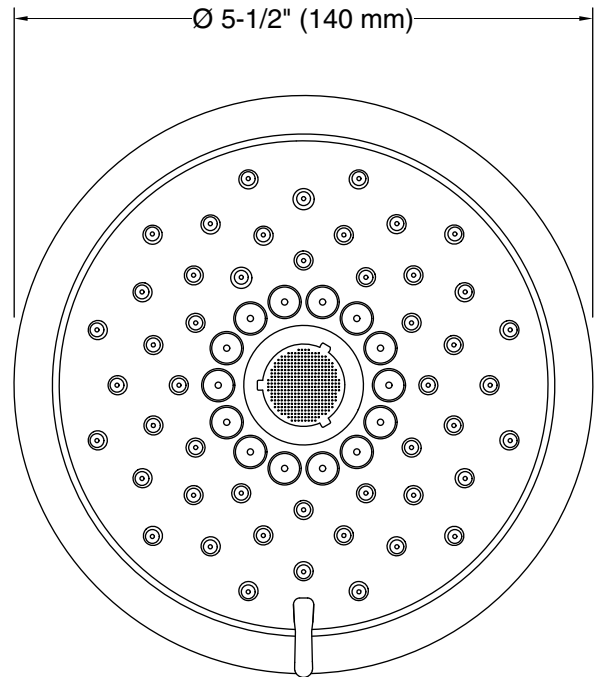

Technical Information

All product dimensions are nominal.

Showerhead/Body Spray:

Rated maximum flow: 2.5 gal/min (9.5 l/min)

Notes

Install this product according to the installation instructions.