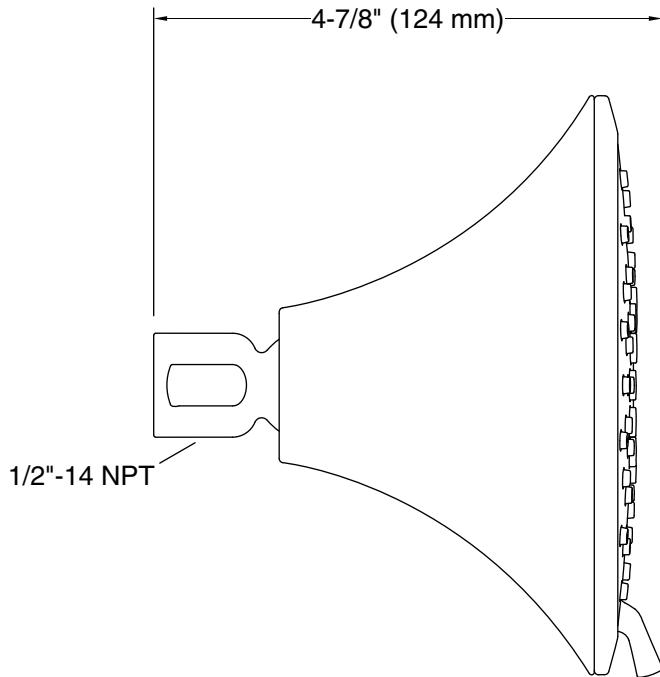

Technical Information

All product dimensions are nominal.

Showerhead/Body Spray:

Rated maximum flow: 2.5 gal/min (9.5 l/min)

Notes

Install this product according to the installation instructions.