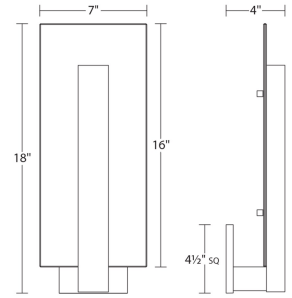

## Midtown LED Sconce Spec Sheet

SKU: 2725.72-WL    Learn more at:  
<https://sonnemanlight.com/midtown-led-sconce>

Description: The classic modern elegance of straightforward geometry sets a frosted glass rectangle against a crisp rectangular beam, radiating the glow of its LED illumination.

### Dimensions

Height:	18"
Width:	7"
Extends:	4"
Minimum Extension:	4"
Maximum Extension:	4"
Size:	Tall
Canopy/Backplate/Base Depth:	4.5
Canopy/Backplate/Base Height:	4.5

### Shipping

Carton 1 L x W x H:	19" X 10" X 6"
Carton 1 Gross Weight:	5 LBS
Fixture Weight:	4