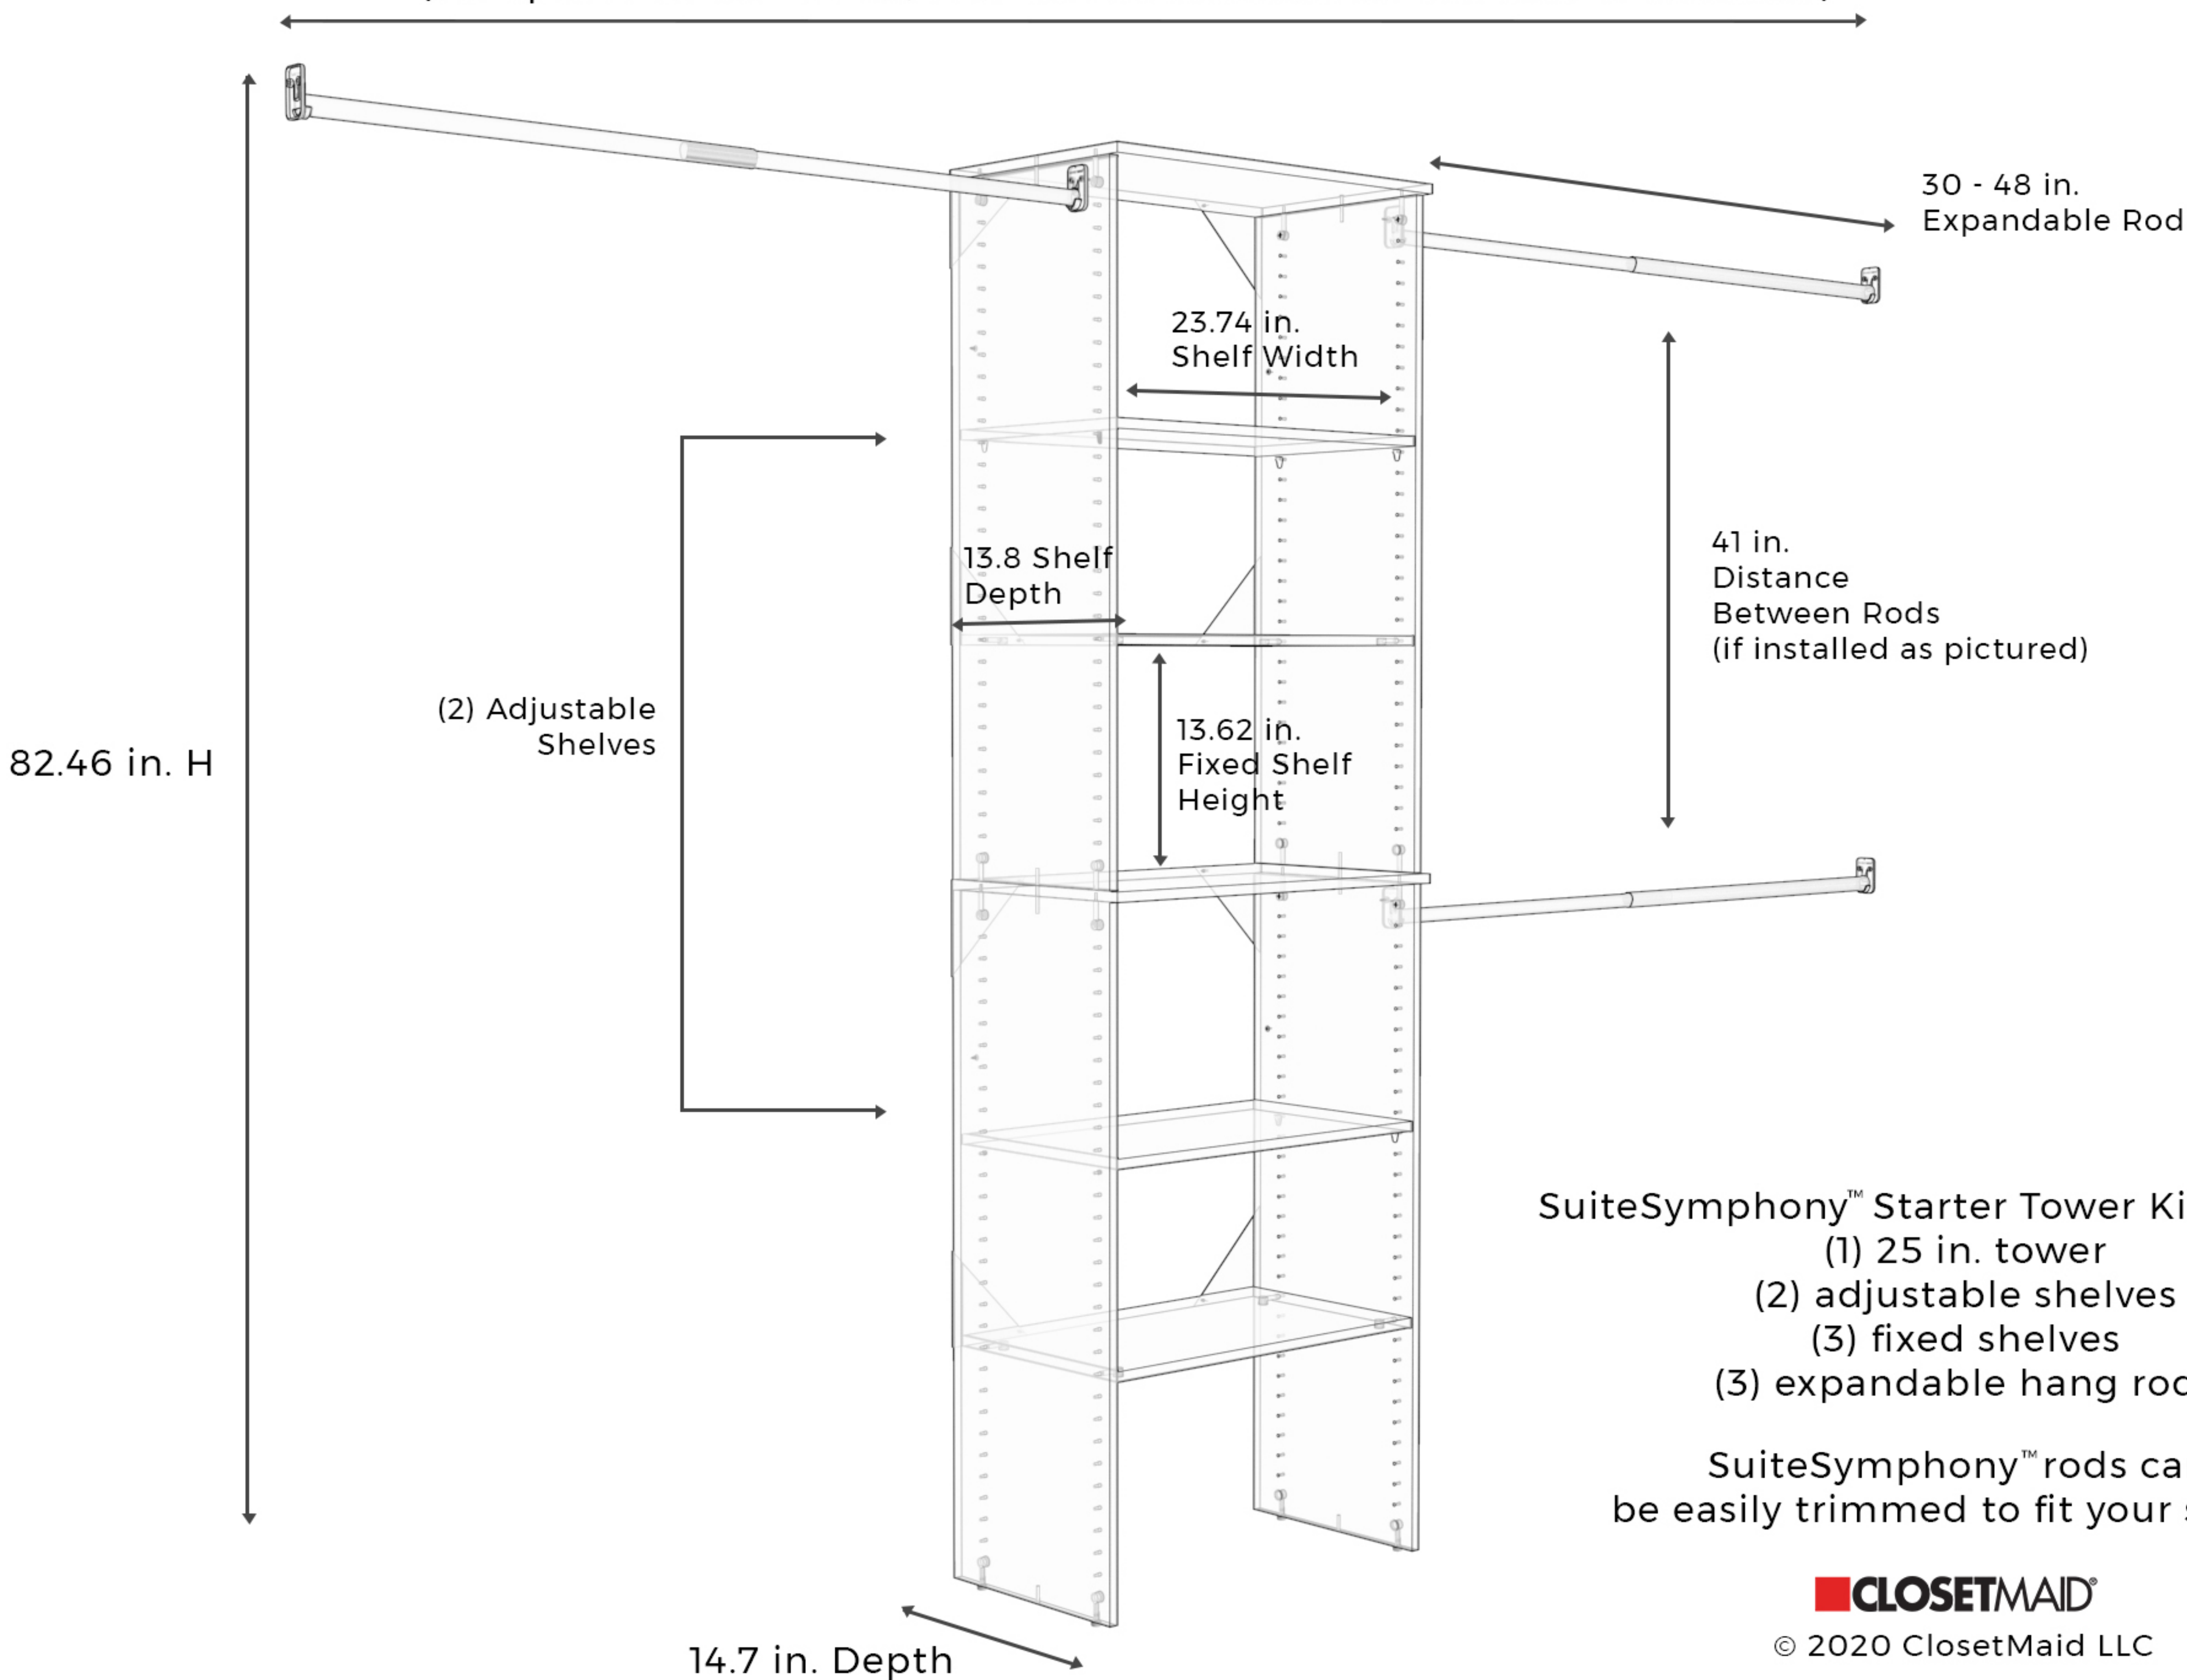

Minimum closet width: 84 in./Maximum closet width 120 in.
(For spaces 55 in. - 84 in., rods can be installed on one side or trimmed)

© 2020 ClosetMaid LLC