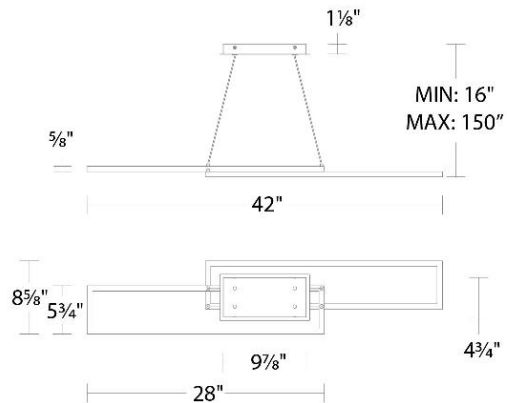

SPECIFICATIONS

Color Temp:	4000K,3500K,3000K,2700K
Input:	120-277V,50/60Hz
CRI:	90
Dimming:	ELV: 100-10% ,TRIAC: 100-5%
Rated Life:	50000 Hours
Standards:	ETL, cETL,Title 24 JA8 Compliant Damp Location Listed
Construction:	Aluminum body, silicone diffuser

FINISHES:

Black/Aged
Brass

LINE DRAWING:

PD-81442