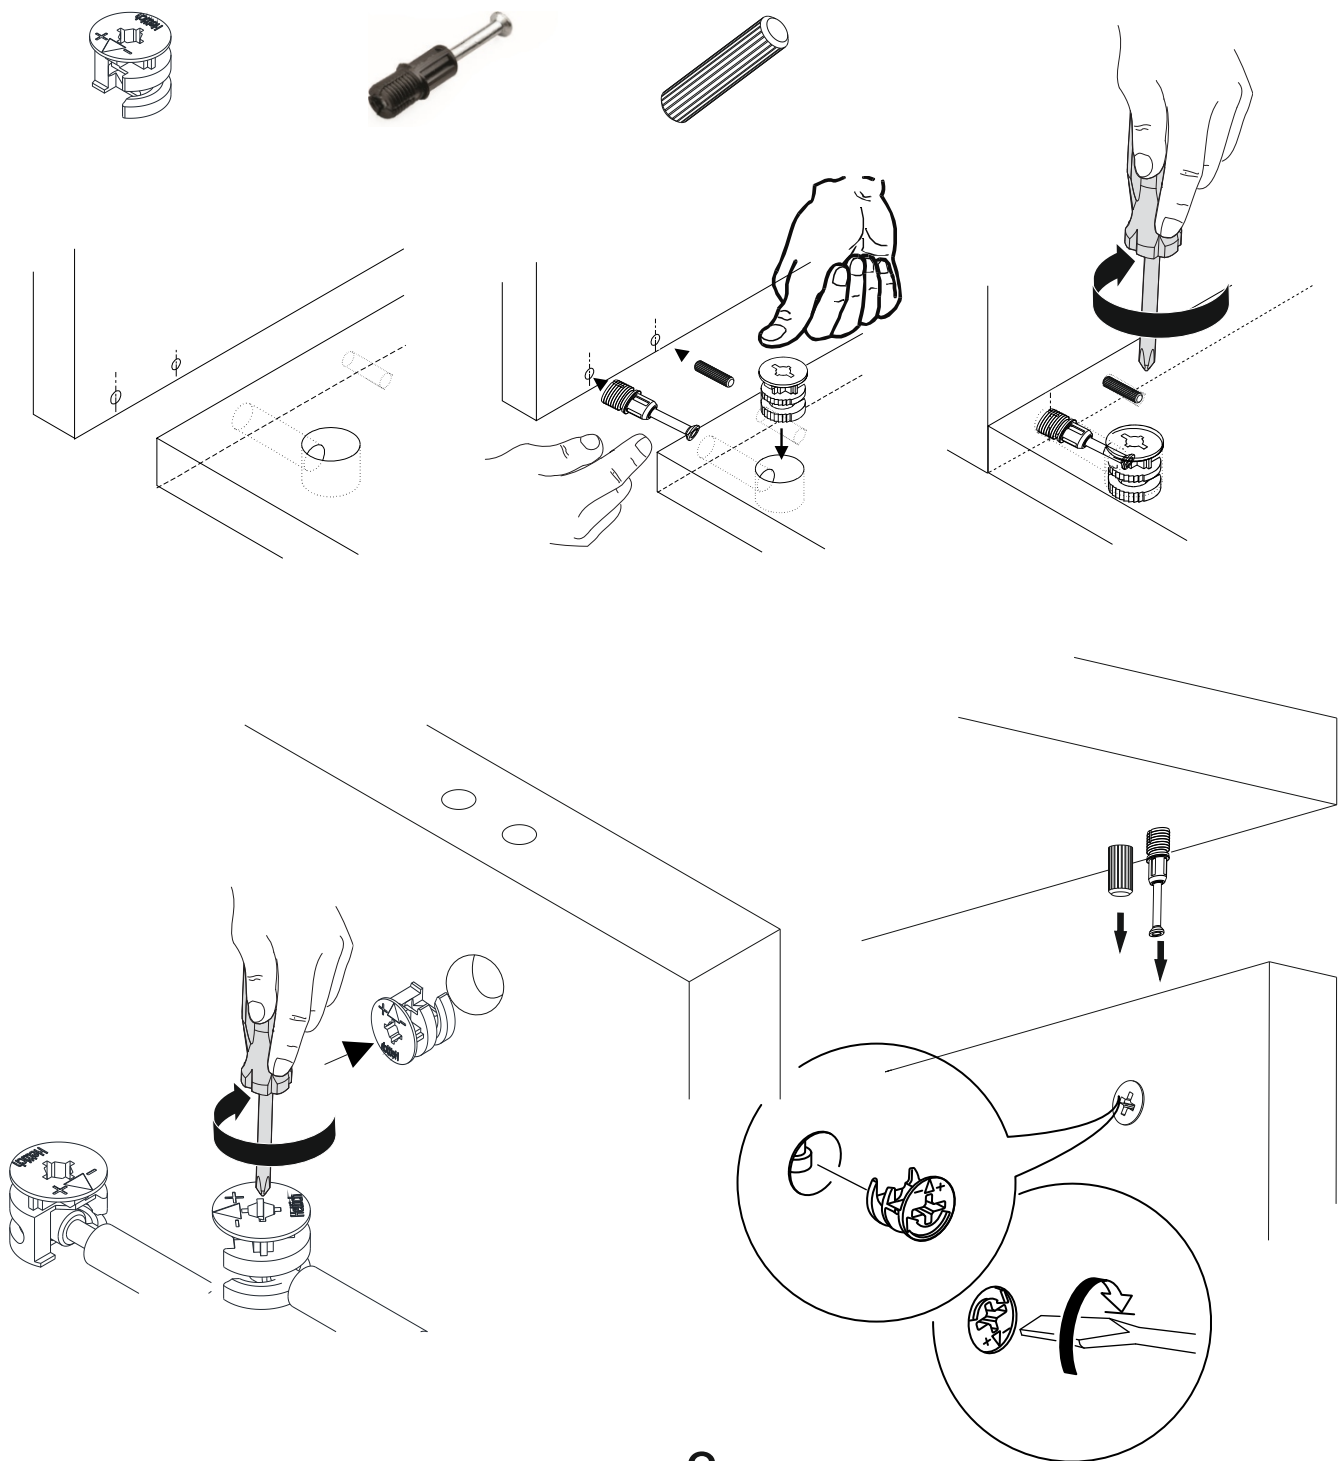

Dear Customer,

The product you bought was subjected to all sorts of tests and control before sending out to you. Even in this situation, sometimes happen that some component is damaged during the transportation. In such case please do not send the whole article back to us. Just request/order the damaged part. While requesting the required part, describe it exactly by looking to service card. Missing part will be sent to you as soon as possible. Before start assembling, please check the whole components and accessories according to the lists. After being sure that every part and accessory are okay and right, start assembling. Before start assembling, please clean all the components with a damp cloth. If you bought more than one product, to prevent confusion be sure that you completed the first product. Then start the other product's assembling. Never draw the products. While carrying, disassociate and lift the product and carry with minimum 2 people. For long distances carry the product with the package.

ATTENTION!!

Minifix is the main connection material used in products.
Before starting assembly, please check the drawings below...

The necessary tools (not included)

ACCESSORY LIST

A09  4x50 70x	A16 	A07  2x A 28x D 40x	A10  3,5x18 YHB 2x	A08  Ø8 2x