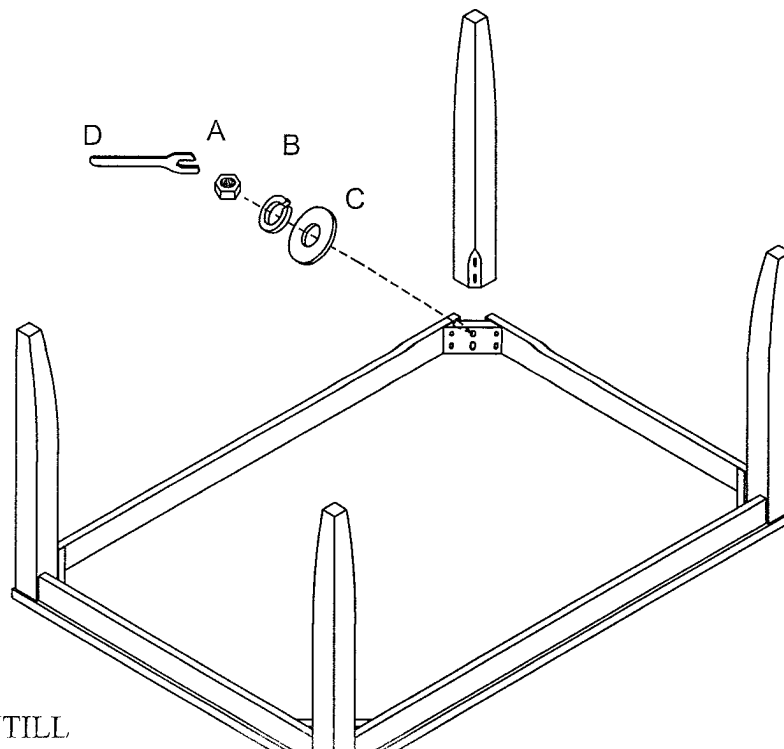

ASSEMBLY INSTRUCTION

A	HEX NUT 5/16" X 12 MM	8 pcs
B	LOCK WASHER 5/16"x1/2"	8 pcs
C	FLAT WASHER 5/16"X3/4"	8 pcs
D	HEX WRENCH 12MM X 90 MM	1 pc

NOTE: DO NOT TIGHTEN UNTILL