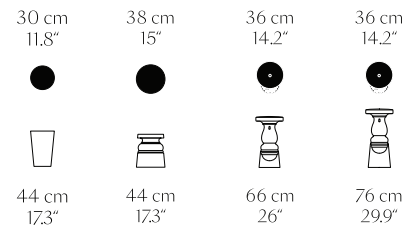

Stool & Bar Stool

Container Table Feet are available in Classic, New Antiques and Bodhi.

Power & USB Module option available

Cleaning Instructions

Moooi recommends using a good furniture polish and a soft cloth. Apply generously in layers to the surface and use the cloth to shine. Do not use abrasive fabrics, gently remove tough stains with warm water and a trusted multi-surface cleaner.