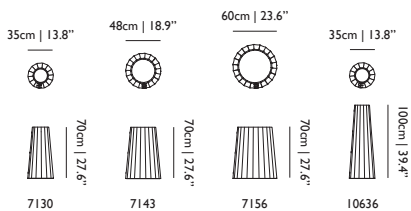

**PACKAGING**

Height: 110 cm | 43.3"  
Width: 42.5 cm | 16.7"  
Depth: 42.5 cm | 16.7"  
Weight: 7 kg | 15,4 lb

### Container Table Foot Bodhi 7143

**PRODUCT**

Height: 70 cm | 28"  
Width: 48 cm | 11.8"  
Depth: 48 cm | 11.8"

**PACKAGING**

Height: 70 cm | 27.6"  
Width: 23 cm | 9"  
Depth: 24 cm | 9.4"  
Weight: 7 kg | 15,4 lb

### Container Table Foot Bodhi 7156

**PRODUCT**

Height: 70 cm | 28"  
Width: 60 cm | 11.8"  
Depth: 60 cm | 11.8"

**PACKAGING**

Height: 70 cm | 27.6"  
Width: 28 cm | 11"  
Depth: 28 cm | 11"  
Weight: 11 kg | 24,3 lb

### Container Table Foot Bodhi 10636

**PRODUCT**

Height: 100 cm | 28"  
Width: 35 cm | 13.8"  
Depth: 35 cm | 13.8"

**PACKAGING**

Height: 100 cm | 28.7"  
Width: 22 cm | 8.7"  
Depth: 21 cm | 8.3"  
Weight: 6 kg | 13,2 lb