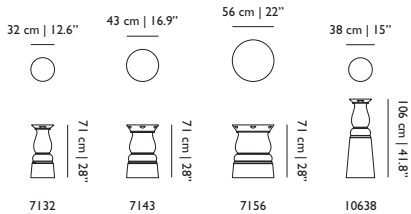

**PACKAGING**

Height: 110 cm | 43.3"  
Width: 42.5 cm | 16.7"  
Depth: 42.5 cm | 16.7"  
Weight: 7 kg | 15,4 lb

### Container Table Foot New Antiques 7143

**PRODUCT**

Height: 71 cm | 28"  
Width: 43 cm | 16.9"  
Depth: 43 cm | 16.9"

**PACKAGING**

Height: 76 cm | 29.9"  
Width: 47 cm | 18.5"  
Depth: 47 cm | 18.5"  
Weight: 10 kg | 22 lb

### Container Table Foot New Antiques 7156

**PRODUCT**

Height: 71 cm | 28"  
Width: 56 cm | 22"  
Depth: 56 cm | 22"

**PACKAGING**

Height: 76 cm | 29.9"  
Width: 60 cm | 23.6"  
Depth: 60 cm | 23.6"  
Weight: 11 kg | 24,3 lb

### Container Table Foot New Antiques 10638

**PRODUCT**

Height: 106 cm | 41.7"  
Width: 38 cm | 15"  
Depth: 38 cm | 15"

**PACKAGING**

Height: 109 cm | 42.9"  
Width: 41 cm | 16.1"  
Depth: 41 cm | 16.1"  
Weight: 10 kg | 22 lb