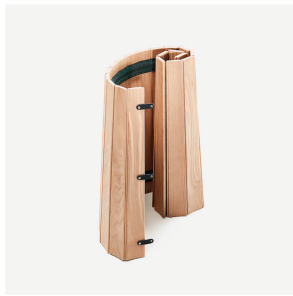

CONTAINER TABLE BODHI

Available in: Black, Cinnamon, Grey, Natural Oil, Wenge and White Wash stained solid oak.

Container Table Foot Colours

Black
RAL 9017

White
RAL 9016

Light Grey
RAL 7035

Container Table Foot Classic Dimensions

Container Table Foot Classic 7130

PRODUCT

Height: 71 cm | 28"
Width: 30 cm | 11.8"
Depth: 30 cm | 11.8"

PACKAGING

Height: 75 cm | 29.5"
Width: 32 cm | 12.6"
Depth: 32 cm | 12.6"
Weight: 5 kg | 11 lb

Container Table Foot Classic 7143

PRODUCT

Height: 71 cm | 28"
Width: 43 cm | 16.9"
Depth: 43 cm | 16.9"

PACKAGING

Height: 76 cm | 29.9"
Width: 48 cm | 18.9"
Depth: 47 cm | 18.5"
Weight: 9 kg | 19,8 lb

Container Table Foot Classic 7156

PRODUCT

Height: 71 cm | 28"
Width: 56 cm | 22"
Depth: 56 cm | 22"

PACKAGING

Height: 76 cm | 29.9"
Width: 60 cm | 23.6"
Depth: 60 cm | 23.6"
Weight: 11 kg | 24,3 lb

Container Table Foot Classic 10636

PRODUCT

Height: 106 cm | 41.7"
Width: 36 cm | 14.2"
Depth: 36 cm | 14.2"

PACKAGING

Height: 110 cm | 43.3"
Width: 42.5 cm | 16.7"
Depth: 42.5 cm | 16.7"
Weight: 7 kg | 15,4 lb