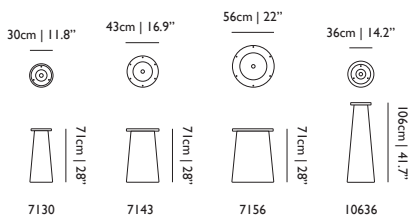

Height: 75 cm | 29.5"  
Width: 32 cm | 12.6"  
Depth: 32 cm | 12.6"  
Weight: 5 kg | 11 lb

*Container Table Foot Classic 7143*

**PRODUCT**

Height: 71 cm | 28"  
Width: 43 cm | 16.9"  
Depth: 43 cm | 16.9"

**PACKAGING**

Height: 76 cm | 29.9"  
Width: 48 cm | 18.9"  
Depth: 47 cm | 18.5"  
Weight: 9 kg | 19,8 lb

*Container Table Foot Classic 7156*

**PRODUCT**

Height: 71 cm | 28"  
Width: 56 cm | 22"  
Depth: 56 cm | 22"

**PACKAGING**

Height: 76 cm | 29.9"  
Width: 60 cm | 23.6"  
Depth: 60 cm | 23.6"  
Weight: 11 kg | 24,3 lb

*Container Table Foot Classic 10636*

**PRODUCT**

Height: 106 cm | 41.7"  
Width: 36 cm | 14.2"  
Depth: 36 cm | 14.2"

**PACKAGING**

Height: 110 cm | 43.3"  
Width: 42.5 cm | 16.7"  
Depth: 42.5 cm | 16.7"  
Weight: 7 kg | 15,4 lb