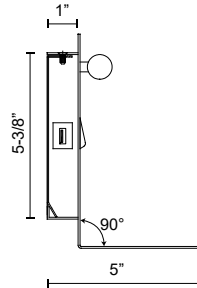

DRESDEN WS16912

WALL

PROJECT

WS16912-BK
Black

WS16912-WH
White

DESCRIPTION

Linear round light tube on a rectangular base, frosted acrylic cover offer even ambient light without glare, available in Black and White finishes. Available with phone shelf and USB charging port.

SPECIFICATION DETAILS

* For custom options, consult factory for details.

Fixture Dimensions	W12-1/4" x H6-7/8" x E5"
Light Source	LED with DC Driver
Wattage	7W
Total Lumens	595lm
Delivered Lumens	WH-408lm*
Voltage	120V
Color Temperature	3000K
CRI (Ra)	90CRI
Optional Color Temps	2700K - 5000K Available, Minimum Order Quantities Apply
LED Rated Life	50,000 hours
Diffuser Details	Frosted acrylic diffuser
Location	Dry
Warranty	5 Years
Illumination Direction	Footlight Illumination