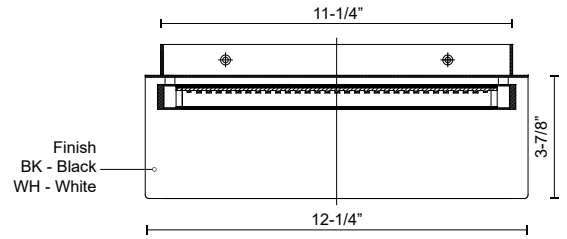

DRESDEN WS16912

WALL

PROJECT

WS16912-BK
Black

WS16912-WH
White

DESCRIPTION

Linear round light tube on a rectangular base, frosted acrylic cover offer even ambient light without glare, available in Black and White finishes. Available with phone shelf and USB charging port.

SPECIFICATION DETAILS

* For custom options, consult factory for details.

Fixture Dimensions	W12-1/4" x H6-7/8" x E5"
Light Source	LED with DC Driver
Wattage	7W
Total Lumens	595lm
Delivered Lumens	WH-408lm*
Voltage	120V
Color Temperature	3000K
CRI (Ra)	90CRI
Optional Color Temps	2700K - 5000K Available, Minimum Order Quantities Apply
LED Rated Life	50,000 hours
Diffuser Details	Frosted acrylic diffuser
Location	Dry
Warranty	5 Years
Illumination Direction	Footlight Illumination