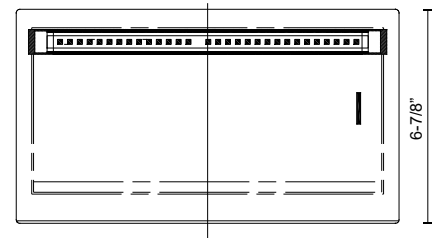

DRESDEN WS16912

WALL

PROJECT

WS16912-BK
Black

WS16912-WH
White

DESCRIPTION

Linear round light tube on a rectangular base, frosted acrylic cover offer even ambient light without glare, available in Black and White finishes. Available with phone shelf and USB charging port.

SPECIFICATION DETAILS

* For custom options, consult factory for details.

Fixture Dimensions	W12-1/4" x H6-7/8" x E5"
Light Source	LED with DC Driver
Wattage	7W
Total Lumens	595lm
Delivered Lumens	WH-408lm*
Voltage	120V
Color Temperature	3000K
CRI (Ra)	90CRI
Optional Color Temps	2700K - 5000K Available, Minimum Order Quantities Apply
LED Rated Life	50,000 hours
Diffuser Details	Frosted acrylic diffuser
Location	Dry
Warranty	5 Years
Illumination Direction	Footlight Illumination