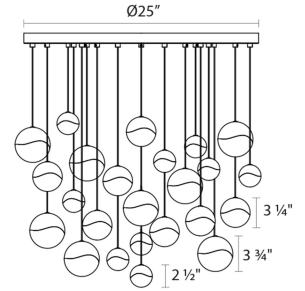

Project:

Grapes LED Pendant Spec Sheet

SKU: 2918.01-MED Learn more at:
<https://sonnemanlight.com/grapes-led-pendant>

Description: Grapes are luminous LED spheres in multiple sizes, arrayed in precise or random patterns, in clusters, or as single points of light. Seen from the middle or above, the crystal appears clear with a subtle luminance. Moving below, the crystal facets become increasingly apparent, refracting the light into a dazzling radiance.

Type #:

Dimensions

Height:	3.25"
Diameter:	26.25"
Canopy/Backplate/Base:	25"
Hanging Details:	10' Adjustable Cord
Shape:	Round Canopy
Size:	24-Light Medium
Canopy/Backplate/Base Height:	0.5

Electrical Specs

Bulb(s) Included?:	Yes
Bulb 1 Type:	Integral LED
Bulb Quantity:	24
Input Voltage:	120VAC
Wattage:	96
Initial Lumens:	5400
Color Temperature:	3000K
CRI:	90
Power Supply Type:	Transformer
Power Supply Quantity:	3
Power Supply Location:	Canopy
Dimming Type:	ELV
Bulb Max Wattage:	96