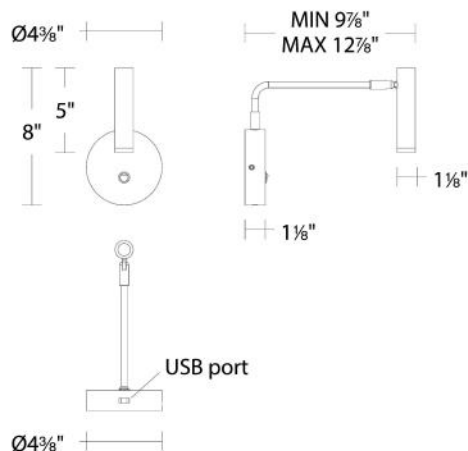

FEATURES

- On/off toggle switch on the canopy
- USB port on the bottom of the canopy for charging
- Arm offers 180 degree horizontal rotation
- Light source offers 300 degree horizontal rotation and a 180 degree vertical tilt
- Driver concealed within the canopy
- 5 Year warranty

FINISHES:

LINE DRAWING:

BL-23210