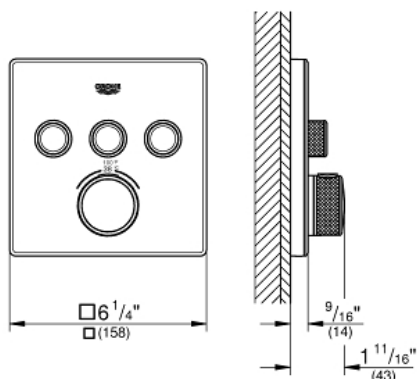

GROHTHERM SMARTCONTROL Triple Function Thermostatic Trim with Control Module

MODEL # 29165LS0

Pure Freude
an Wasser

GROHE

Product Description:
GROHTHERM SMARTCONTROL
Triple Function Thermostatic Trim with Control Module

Standard Specification:

- Final installation set for:
- Required rough-in-set sold separately (GROHE Rapido SmartBox 35 601 000)
- Metal wall escutcheon with **GROHE QuickFix** (covered escutcheon and shaft sealing, covered fixing), 6° angle adjustable
- 3/8" (10 mm) thin profile escutcheon
- **GROHE StarLight** finish
- SmartControl push for ON-OFF, turn for volume adjustment from EcoJoy to Full Flow
- Includes various icons to customize push buttons
- **GROHE TurboStat** Compact cartridge with wax thermolement
- Exposed thermostatic temperature control with SafeStop at 100°F/38°C
- Built-in check valve with dirt strainer
- Multiple outlets can be run simultaneously
- Cover plate in moon white acrylic glass
- Maximum flow performance combined: 9.5gpm (36L/min) @ 43.5 psi (3 bar)
- Optional flow reducer for CALGreen compliance included

Applicable Codes & Standards:

- ASME A112.18.1/CSA B125.1

Color:

- 29165LS0 Moon White