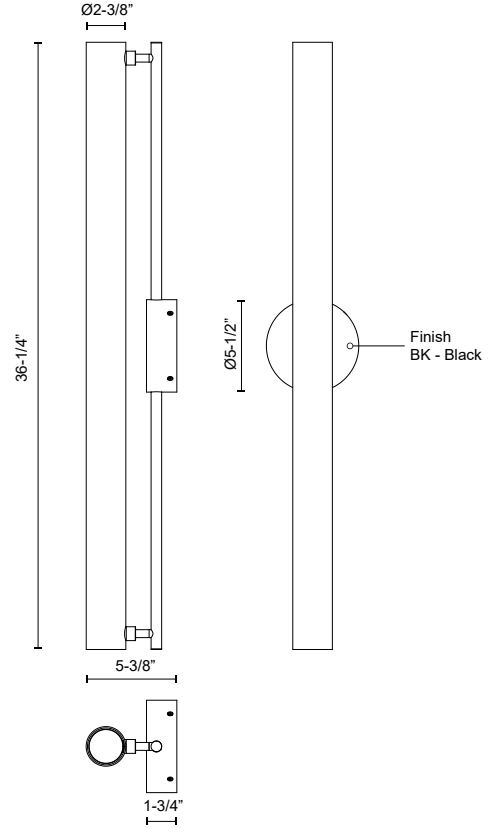

**GRAMERCY  
WS70136**

WALL

PROJECT

**DESCRIPTION**

Glass cylinder with frosted white interior coating and aluminum die-cast body

**SPECIFICATION DETAILS**

\* For custom options, consult factory for details.

<b>Fixture Dimensions</b>	W2-3/8" x H36-1/4" x E5-3/8"
<b>Light Source</b>	LED with DC Driver
<b>Wattage</b>	36W
<b>Total Lumens</b>	2835lm
<b>Delivered Lumens</b>	BK-2266lm
<b>Voltage</b>	120V
<b>Color Temperature</b>	3000K
<b>CRI (Ra)</b>	90CRI
<b>Optional Color Temps</b>	2700K - 5000K Available, Minimum Order Quantities Apply
<b>LED Rated Life</b>	50,000 hours
<b>Dimming</b>	100% - 10%, TRIAC or ELV Dimmer (Not Included)
<b>Glass Details</b>	Frosted Glass
<b>Location</b>	Dry
<b>Warranty</b>	5 Years
<b>Mounting Style</b>	All Orientation; Wall;
<b>CEC Title 24 JA8</b>	Yes, JA8-19
<b>Energy Star Certified</b>	Energy Star Compliant
<b>Canopy Dimensions</b>	D5-1/2" x E1-3/4"
<b>Finish Option(s)</b>	Black