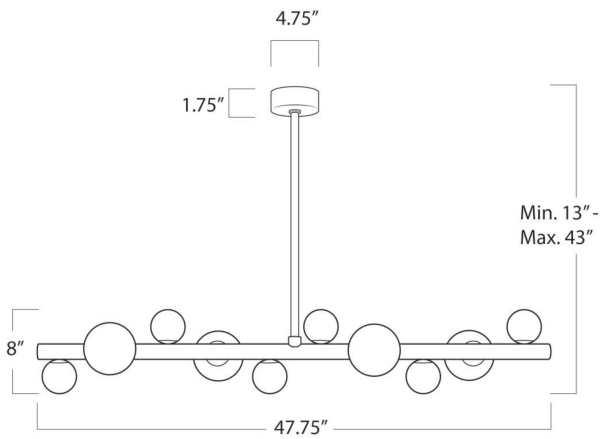

REGINA ANDREW

DETROIT

SPECIFICATION SHEET

Styx Chandelier
16-1384ORB

HEIGHT	13
WIDTH	47.75
DEPTH	11
SHADE DIMS	N/A
SHADE COLOR	N/A
BULB QTY	10
BULB TYPE	G9 LED
SOCKET	G 9
WATTAGE	3.5 Watt Max
WIRING TYPE	Hard Wire
MATERIAL	Steel
FINISH	Oil Rubbed Bronze
NOTES	N/A
FREIGHT ONLY	No