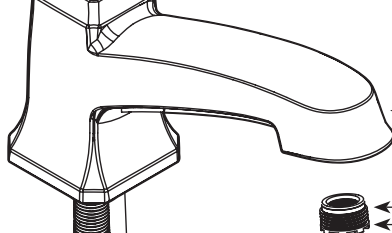

Lift Rod

- 179429 Chrome
- 179429SRN Spot Resist Nickel

Stem Extension Kit

- 174290

Spout Assembly Kit

- 186926 Chrome
- 186926SRN Spot Resist Nickel

Replacement Cartridge

- 1234

Aerator

- 180158

Mounting Hardware

- 103759

Hardware Kit

- 93959