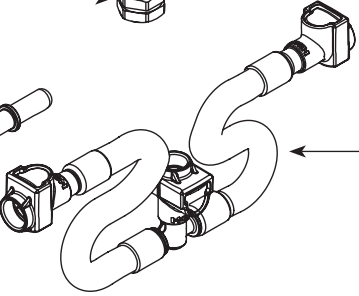

WASTE ASSEMBLIES	
For Waste Service Order Full Assembly	
Non-Metallic Waste Assembly	
151018	Chrome
151018CSL	Classic Stainless (Used for Spot Resist Nickel)