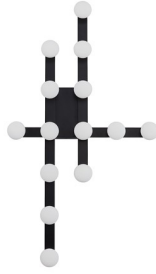

REZZ FM63432

JUNE 2022 PRODUCTS

PROJECT

DESCRIPTION

The Rezz collection is the reimagining of the old Hollywood style we know and love. Simple, glamorous opal glass diffusers dance around a modern, minimal frame to create a totally new look. This collection is simple and stunning, great for a wide variety of design sensibilities. Available in Matte Black or Brushed Nickel accents.

FM63432-BK
Black

FM63432-BN
Brushed Nickel

SPECIFICATION DETAILS

* For custom options, consult factory for details.

| | |
|-----------------------------|---|
| Fixture Dimensions | L31-3/4" x W17-3/4" x H3-3/4" |
| Total Lumens | 4400lm |
| Light Source | LED with DC Driver |
| Delivered Lumens | BK-1100lm*; BN-1250lm; |
| Wattage | 51W |
| Voltage | 120V |
| Color Temperature | 3000K |
| CRI (Ra) | 90CRI |
| Optional Color Temps | 2700K - 5000K Available, Minimum Order Quantities Apply |
| LED Rated Life | 50,000 hours |
| Dimming | 100% - 10%, TRIAC or ELV Dimmer (Not Included) |
| Glass Details | Opal Glass |
| ADA Compliant | Yes |
| Location | Dry |
| Warranty | 5 Years |
| Mounting Style | All Orientation; Ceiling and Wall; |
| Canopy Dimensions | L6-1/8" x W5-1/8" x H1-5/8" |