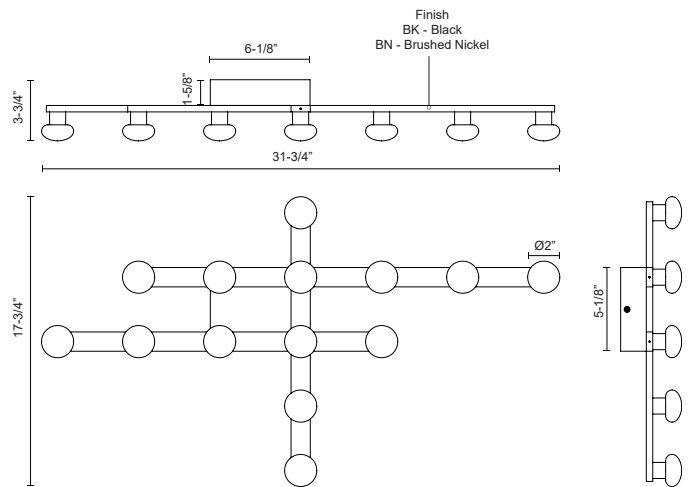

FM63432-BK
Black

FM63432-BN
Brushed Nickel

SPECIFICATION DETAILS

* For custom options, consult factory for details.

| | |
|-----------------------------|---|
| Fixture Dimensions | L31-3/4" x W17-3/4" x H3-3/4" |
| Total Lumens | 4400lm |
| Light Source | LED with DC Driver |
| Delivered Lumens | BK-1100lm*; BN-1250lm; |
| Wattage | 51W |
| Voltage | 120V |
| Color Temperature | 3000K |
| CRI (Ra) | 90CRI |
| Optional Color Temps | 2700K - 5000K Available, Minimum Order Quantities Apply |
| LED Rated Life | 50,000 hours |
| Dimming | 100% - 10%, TRIAC or ELV Dimmer (Not Included) |
| Glass Details | Opal Glass |
| ADA Compliant | Yes |
| Location | Dry |
| Warranty | 5 Years |
| Mounting Style | All Orientation; Ceiling and Wall; |
| Canopy Dimensions | L6-1/8" x W5-1/8" x H1-5/8" |