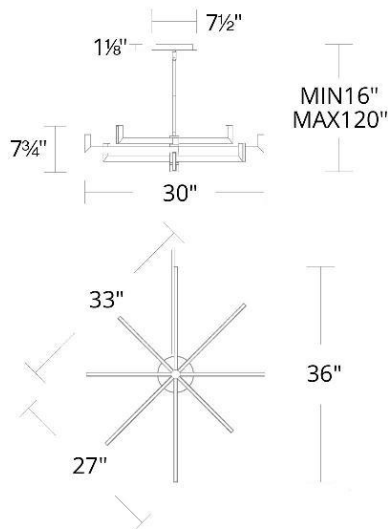

WAC LIGHTING

Ferrous

Pendant 4CCT

Fixture Type: _____

Catalog Number: _____

Project: _____

Location: _____

Model & Size	Color Temp	Finish	LED Watts	LED Lumens	Delivered Lumens
PD-33436 36"	2700K	BK Black	40 W	2300	1615
	3000K		40 W	2300	1615
	3500K		40 W	2300	1615
	4000K		40 W	2300	1615

Example: **PD-33436-40-BK**

For custom requests please contact customs@wacighting.com

DESCRIPTION

Free-wheeling. Strong angles converge, forming a bespoke ring of ambient light.

FEATURES

- Adjustable arms for a customized look
- Three 12" and one 6" downrods included (additional downrods available)
- May be mounted on a sloped ceiling
- Built in color temperature adjustability. Switch from 2700K/3000K/3500K/4000K
- Spin-on round canopy with minimal hardware
- Driver concealed within the canopy

SPECIFICATIONS

Color Temp:	2700K,3000K,3500K,4000K
Input:	120-277V,50/60Hz
CRI:	90
Dimming:	ELV: 100-10% , 0-10V: 100-5%,TRIAC: 100-5%
Rated Life:	50000 Hours
Standards:	ETL, cETL Damp Location Listed
Construction:	Extruded Aluminum body with acrylic diffuser

FINISHES:

Black

LINE DRAWING:

PD-33436