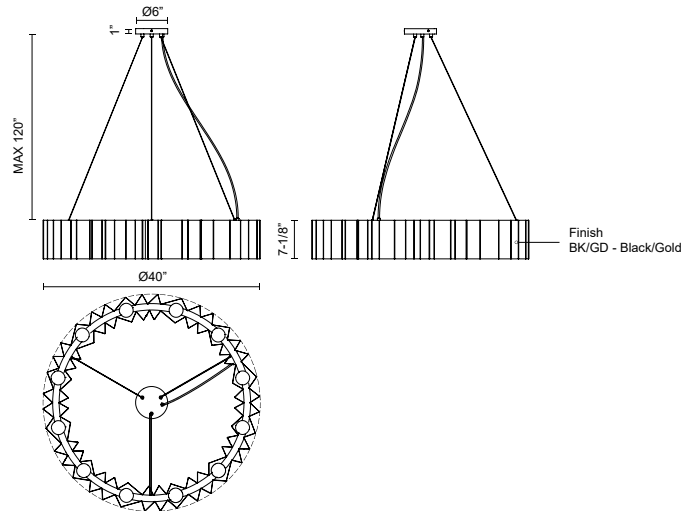

**AKIRA  
CH58040  
CHANDELIERS**

PROJECT

**DESCRIPTION**

For those who love texture and movement, the Akira Collection is sure to please. Folded black metal with a brush gold interior sets the tone in this modern artistic lighting element. Whether you're looking for a statement piece for a small space or a focal point made for sparking conversation, the various options in the Akira family are perfect. Each variation is socket based to easily choose a color temperature that fits your space and mood.

CH58040-BK/GD  
Black/Gold

**SPECIFICATION DETAILS**

\* For custom options, consult factory for details.

<b>Fixture Dimensions</b>	D40" x H7-1/8"
<b>Lamp Type</b>	Incandescent, A19, Medium Base
<b>Wattage</b>	12 x 60W
<b>Voltage</b>	120V
<b>Adjustable</b>	Yes
<b>Wire Length</b>	120" Max
<b>Wire Type</b>	Black
<b>Minimum Hang Height</b>	32"
<b>Location</b>	Dry
<b>Bulbs Included</b>	No
<b>Warranty</b>	5 Years
<b>Illumination Direction</b>	Up/Down
<b>Canopy Dimensions</b>	D6" x H1"