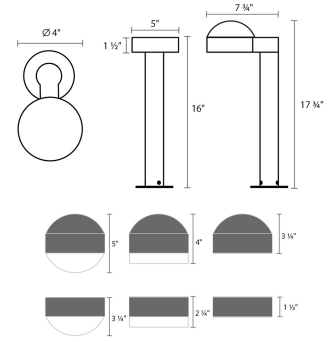

Project:

Spec Sheet

Dimensions

Height:	17.75"
Width:	5"
Length:	7.75"
Canopy/Backplate/Base:	4"
Size:	16"
Canopy/Backplate/Base Height:	0.25

Electrical Specs

Bulb(s) Included?:	Yes
Bulb 1 Type:	Integral LED
Bulb Quantity:	1
Input Voltage:	12VAC
Wattage:	10
Initial Lumens:	1040
Color Temperature:	3000K
CRI:	90
Power Supply Type:	Transformer
Power Supply Location:	Remote (Sold Separately)
Dimming Type:	Non-dimmable
Bulb Max Wattage:	10

Installation

Installation:	Licensed electrician required
---------------	-------------------------------

Shipping

Carton 1 L x W x H:	23" X 12" X 9"
Carton 1 Gross Weight:	7 LBS
Fixture Weight:	5

Shade

Lens Type:	Dome Cap and Plate Lens
Shade 1 Material:	Aluminum w/White Polycarbonate