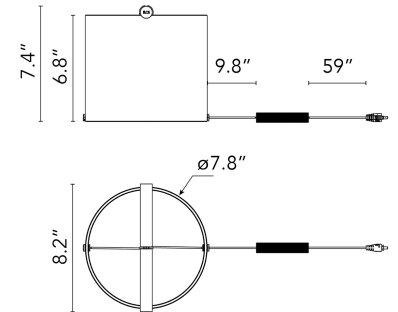

Certifications