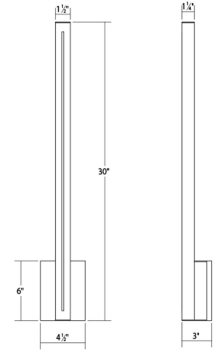

## Stripe LED Sconce Spec Sheet

SKU: 7115.72-WL Learn more at:  
<https://sonnemanlight.com/stripe-led-sconce>

Description: This square vertical column is a strong and commanding element, with presence and dramatic impact. Light is indirectly reflected off the surface it is mounted upon, halving the white LED front stripe, which can be made red, blue, or yellow by an interchangeable color strip.

### Dimensions

Height:	30"
Width:	1.5"
Extends:	3"
Minimum Extension:	3"
Maximum Extension:	3"
Size:	30"
Canopy/Backplate/Base Width:	4.5
Canopy/Backplate/Base Depth:	0.5
Canopy/Backplate/Base Height:	6

### Shipping

Carton 1 L x W x H:	33" X 8" X 5"
Carton 1 Gross Weight:	5 LBS