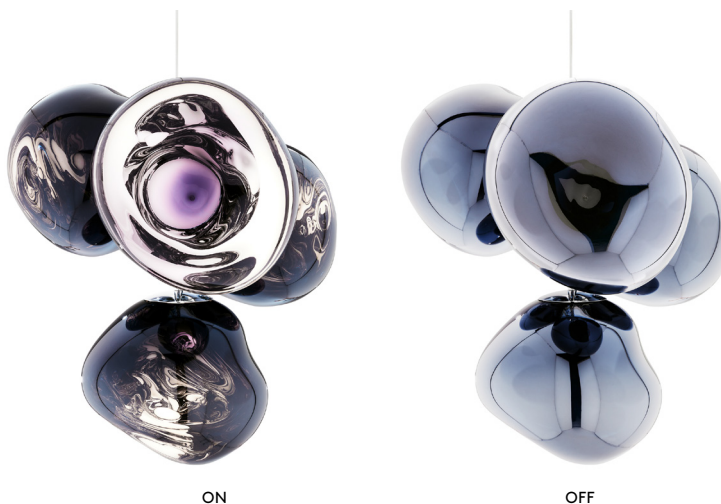

# MELT SMALL CHANDELIER

A swarm, huddle, herd, cluster or bunch; there are a thousand ways of configuring our lamps to produce an extraordinary lighting arrangement. The latest additions to the MELT family include the MELT Small Chandelier featuring four orbs protruding from steel tubes and is one metre high. Fitted with our new LED module, our MELT Chandeliers are our attempt to rethink the contemporary chandelier.

## MELT SMALL CHANDELIER

<b>Year of Design</b>	2020
<b>Finishing Process</b>	Metallised
<b>Environment</b>	Indoor, Dry
<b>Surface Mount Shape/Diameter</b>	Dome, 10in
<b>Cable Spec</b>	H03VVH2-F 2 x 0,75 mm <sup>2</sup> FEP/PVC
<b>Cable Type/Length</b>	Clear, 500cm
<b>Light Source</b>	4 x 6W LED Light Source Included, 100 - 120V
<b>Max Wattage</b>	30W
<b>Lumens</b>	N/A
<b>CRI</b>	>90
<b>Colour Temperature</b>	3000
<b>Dimmability</b>	Mains Dimmable, leading and trailing edge
<b>Spares</b>	LED02-UL
<b>Certifications/Electrical Class</b>	

<b>SMOKE Code</b>	MEC01SM-CUSM4
<b>Shade Material</b>	Polycarbonate
<b>Shade Finish</b>	Mirrored
<b>Components</b>	4 x MES01SM 1 x LEDC01CHUL
<b>Surface Mount Colour/Finish</b>	Chrome, Polished