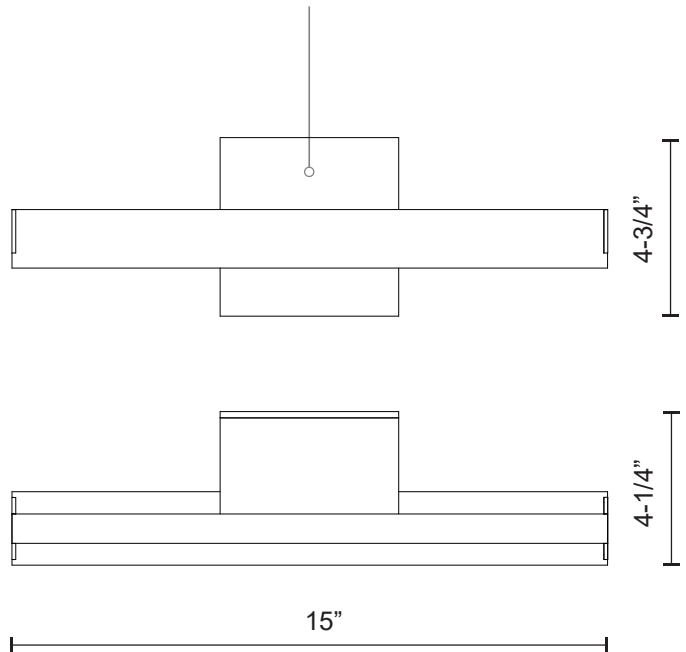

GALLERIA WS10415

WALL

PROJECT

DESCRIPTION

A 15 inch long wall sconce is ideal for illuminating artwork or any design motive that calls for a seamless flood of light. A matching square aluminum backplate attaches this extruded aluminum downlight without visible fasteners. Classic black or white powder coat options, dimming availability, and clean and even LED light distribution – this wall sconce is setting the new standard.

SPECIFICATION DETAILS

* For custom options, consult factory for details.

Fixture Dimensions	W15" x H4-3/4" x E4-1/4"
Light Source	AC LED Module
Wattage	9W
Total Lumens	800lm
Delivered Lumens	BK-279lm; WH-543lm;
Voltage	120V
Color Temperature	3000K
CRI (Ra)	90CRI
Optional Color Temps	2700K - 5000K Available, Minimum Order Quantities Apply
LED Rated Life	50,000 hours
Dimming	100% - 10%, ELV Dimmer (Not Included)
Diffuser Details	White Acrylic Diffuser
Location	Dry
Warranty	5 Years
Mounting Style	All Orientation; Wall;
Canopy Dimensions	W4-3/4" x H4-3/4" x E1/8"

Metal Finish
WH - White
BK - Black

KUZCO

19054 28TH AVENUE
SURREY - BC V3Z 6M3
CANADA

WWW.KUZCOLIGHTING.COM

COMMENT