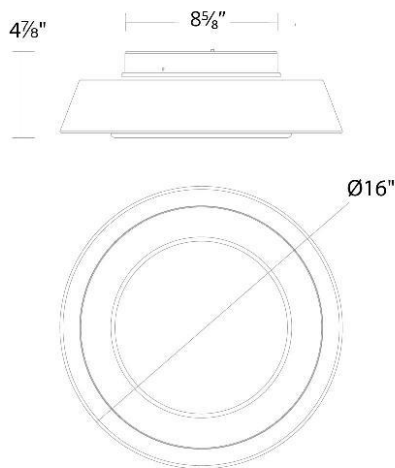

FINISHES:

White Black

REPLACEMENT PARTS

- RPL-GLA-49416 - RPL Glass for FM-49416
- RPL-SHA-49416-BK - RPL Shade for FM-49416-BK
- RPL-SHA-49416-WT - RPL Shade for FM-49416-WT

LINE DRAWING:

FM-49416