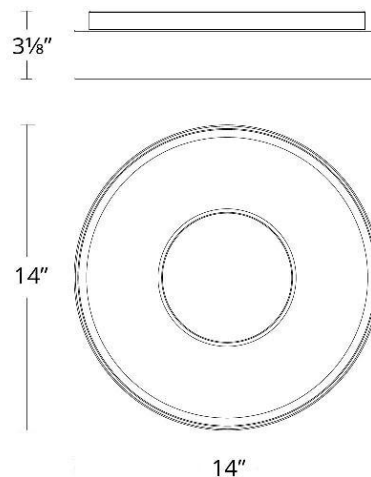

FEATURES

- Faux alabaster. Like real stone, each piece is unique
- 0-10V dimming option (LDS065M010AFE-LO1) available (special order), unit dimensions: 3.4" x 1.2" x 0.5"
- ACLED driverless technology

SPECIFICATIONS

FINISHES:

Black Aged Brass

REPLACEMENT PARTS

RPL-GLA-97414 - Acrylic Cover

LINE DRAWING:

FM-97414