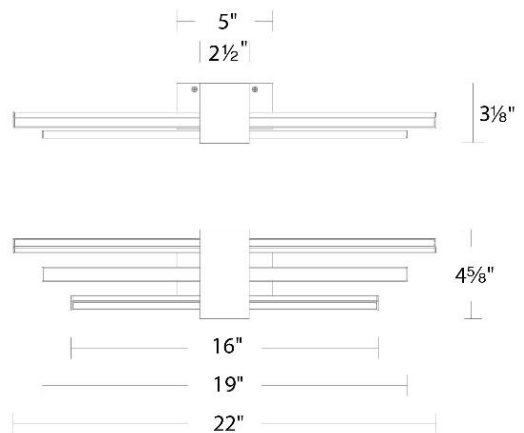

Fixture Type: _____

Catalog Number: _____

Project: _____

Location: _____

Melody

Bath & Wall 3000K

Model & Size	Color Temp	Finish	LED Watts	LED Lumens	Delivered Lumens
WS-15422 22"	3000K	BK Black BN Brushed Nickel	11 W	605	484

Example: **WS-15422-BN**

For custom requests please contact customs@wacighting.com

DESCRIPTION

Striking a chord. A beautiful bundle of beams edged with glowing diffusers deliver flattering tempo of light.

FEATURES

- Driver concealed within the canopy

SPECIFICATIONS

Color Temp:	3000K
Input:	120-277V,50/60Hz
CRI:	90
Dimming:	ELV: 100-10% , 0-10V: 100-5%,TRIAC: 100-5%
Rated Life:	50000 Hours
Mounting:	Can be mounted on wall in all orientations
Standards:	ETL, cETL Damp Location Listed
Construction:	Extruded aluminum body with acrylic diffuser

FINISHES:

LINE DRAWING:

WS-15422