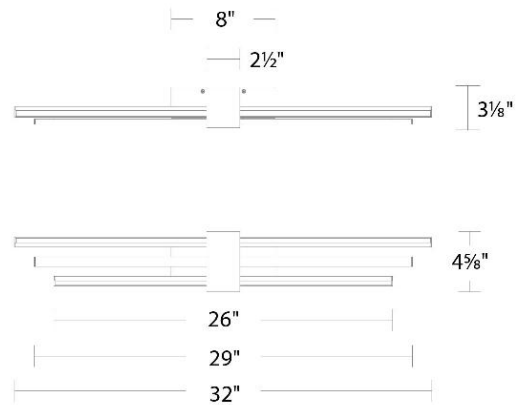

DESCRIPTION

Striking a chord. A beautiful bundle of beams edged with glowing diffusers deliver flattering tempo of light.

FEATURES

- Driver concealed within the canopy

SPECIFICATIONS

Color Temp:	3000K
Input:	120-277V,50/60Hz
CRI:	90
Dimming:	ELV: 100-10% , 0-10V: 100-5%,TRIAC: 100-5%
Rated Life:	50000 Hours
Mounting:	Can be mounted on wall in all orientations
Standards:	ETL, cETL Damp Location Listed
Construction:	Extruded aluminum body with acrylic diffuser

FINISHES:

Brushed Nickel

Black

LINE DRAWING:

WS-15432