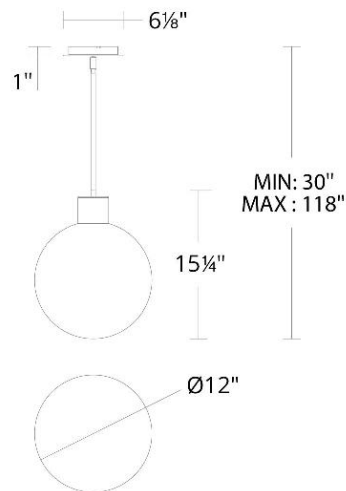

WAC LIGHTING

Gaze

Pendant 4CCT

Fixture Type: _____

Catalog Number: _____

Project: _____

Location: _____

Model & Size	Color Temp	Finish	LED Watts	LED Lumens	Delivered Lumens
PD-23412 12"	2700K	BK Black	12 W	570	485
	3000K	BN Brushed Nickel	12 W	570	485
	3500K		12 W	570	485
	4000K		12 W	570	485

REPLACEMENT PARTS

- RPL-GLA-23412 - RPL Glass for PD-23412
- RPL-ROD-IN12-BK-01 - 12" Rod BK
- RPL-ROD-IN12-BN2-1 - 12" Rod BN
- RPL-ROD-IN06-BK-01 - 6" Rod BK
- RPL-ROD-IN06-BN2-1 - 6" Rod BN

FINISHES:

Black

Brushed
Nickel

LINE DRAWING:

PD-23412

WAC LIGHTING