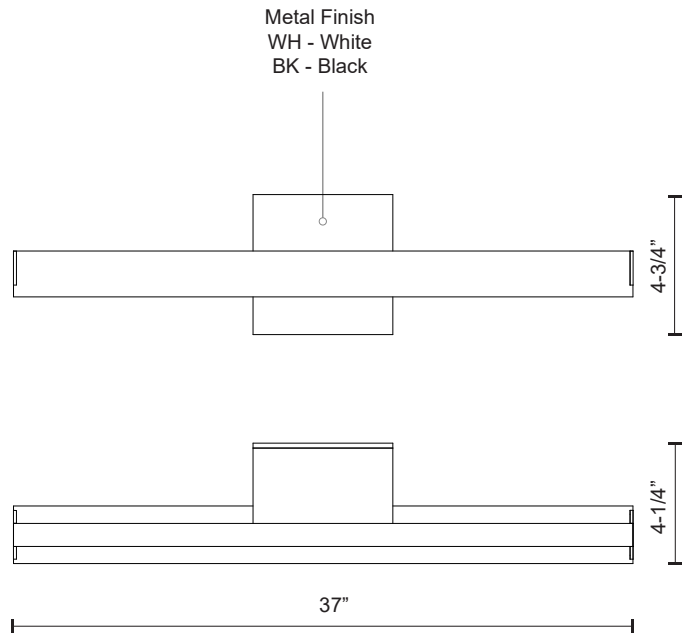

## DESCRIPTION

A 37 inch long wall sconce is ideal for illuminating artwork or any design motive that calls for a seamless flood of light. A matching square aluminum backplate attaches this extruded aluminum downlight without visible fasteners. Classic black or white powder coat options, dimming availability, and clean and even LED light distribution – this wall sconce is setting the new standard.

WS10437-BK  
Black

WS10437-WH  
White

## SPECIFICATION DETAILS

\* For custom options, consult factory for details.

<b>Fixture Dimensions</b>	W37" x H4-3/4" x E4-1/4"
<b>Light Source</b>	AC LED Module
<b>Wattage</b>	23W
<b>Total Lumens</b>	2000lm
<b>Delivered Lumens</b>	BK-712lm; WH-1343lm;
<b>Voltage</b>	120V
<b>Color Temperature</b>	3000K
<b>CRI (Ra)</b>	90CRI
<b>Optional Color Temps</b>	2700K - 5000K Available, Minimum Order Quantities Apply
<b>LED Rated Life</b>	50,000 hours
<b>Dimming</b>	100% - 10%, ELV Dimmer (Not Included)
<b>Diffuser Details</b>	White Acrylic Diffuser
<b>Location</b>	Dry
<b>Warranty</b>	5 Years
<b>Mounting Style</b>	All Orientation; Wall;
<b>Canopy Dimensions</b>	W4-3/4" x H4-3/4" x E1/8"