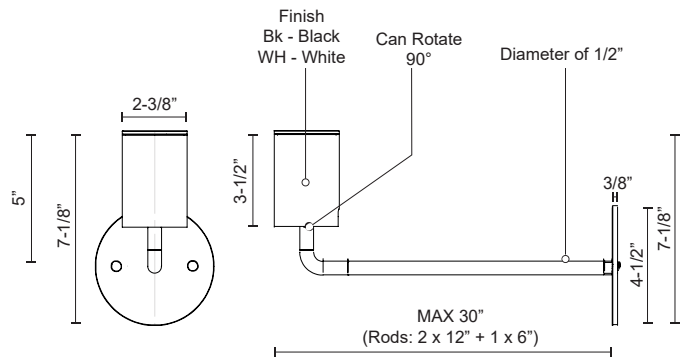

BARCLAY
81751

WALL

PROJECT

DESCRIPTION

Cylindrical lamp head with recessed bulb socket. Circular attachment plate with right-angle stem. Powder-coat finish. Adjustable directional light (90 Degrees).

81751-BK
Black

81751-WH
White

SPECIFICATION DETAILS

* For custom options, consult factory for details.

Fixture Dimensions	D2-3/8" x H3-1/2"
Lamp Type	Halogen, GU10
Wattage	1 x 50W
Voltage	120V
Glass Details	Clear Glass
Adjustable	Yes
Rod Length	30" Max (2x12" + 6")
Location	Dry
Ceiling Adaptor	Yes, Up to 45 Degrees
Bulbs Included	No
Warranty	5 Years
Mounting Style	All Orientation; Ceiling and Wall;
Canopy Dimensions	D4-1/2" x H3/8"