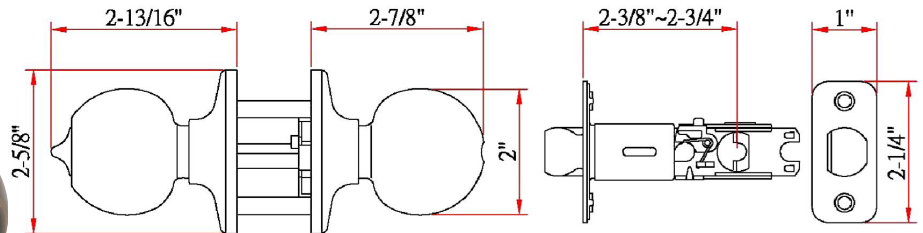

Pro Ball Bed and Bath Door Knob Oil Rubbed Bronze

SPECIFICATIONS

MATERIAL CONSTRUCTION:	Brass	KEYWAY:	N/A
LOCK FUNCTION:	Privacy	REMOVABLE CORE:	No
DEADBOLT FUNCTION:	N/A	LATCH FACEPLATE I:	Round Corner
EXTERIOR MAX PROJECTION:	2.81"	LATCH BACKSET:	Adj; 2-3/8" - 2-3/4"
INTERIOR MAX PROJECTION:	2.81"	LATCH TYPE:	2 Way (fixed faceplate)
KOB VS. LEVER:	Knob	LATCHBOLT THROW DISTANCE:	0.5"
KNOB DIMENSIONS:	2" H x 2" W x 2" D	# PINS IN CYLINDER:	N/A
LEVER LENGTH:	N/A	ANTI-BUMP PIN INSTALLED:	N/A
ROSE DIMENSIONS:	2.63" H x 2.63" W x 2.63" D	# KEYS INCLUDED:	N/A
ROSETTE / ESCUTCHEON SHAPE:	Round	SPINDLE TYPE:	Half-Moon
CROSS BORE:	2.13"	MOUNTING HARDWARE INCLUDED:	Yes
EDGE BORE:	1"	TOOLS NEEDED FOR INSTALLATION:	Phillips Screwdriver
HANDING:	Reversible	ASSEMBLED WEIGHT:	1.05 lbs.
REKEYABLE?:	No		