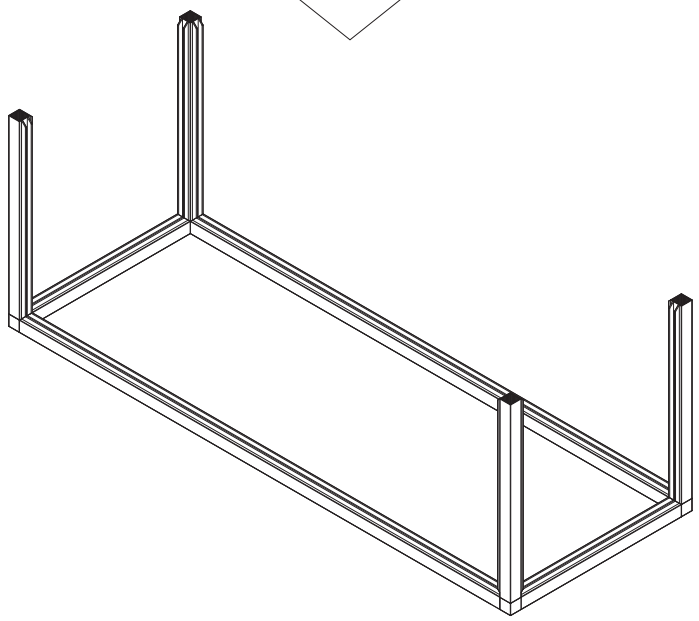

BLOCK LONG PLANTER

veradek™
OUTDOOR

8x Connector 3 Piece

3x Self Watering Insert

1x Veradek Plaque

2x Two Ledge Tube Long

2x Three Ledge Tube Long

8x Plank Long

4x Two Ledge Tube Short

4x Four Ledge Tube Short

8x Plank Short

Not Included*

Rubber Mallet

Soft Surface

*Ensure ledges line up

8x Plank Short

1

2

4

3x Self Watering Insert 1x Veradek Plaque

1

3