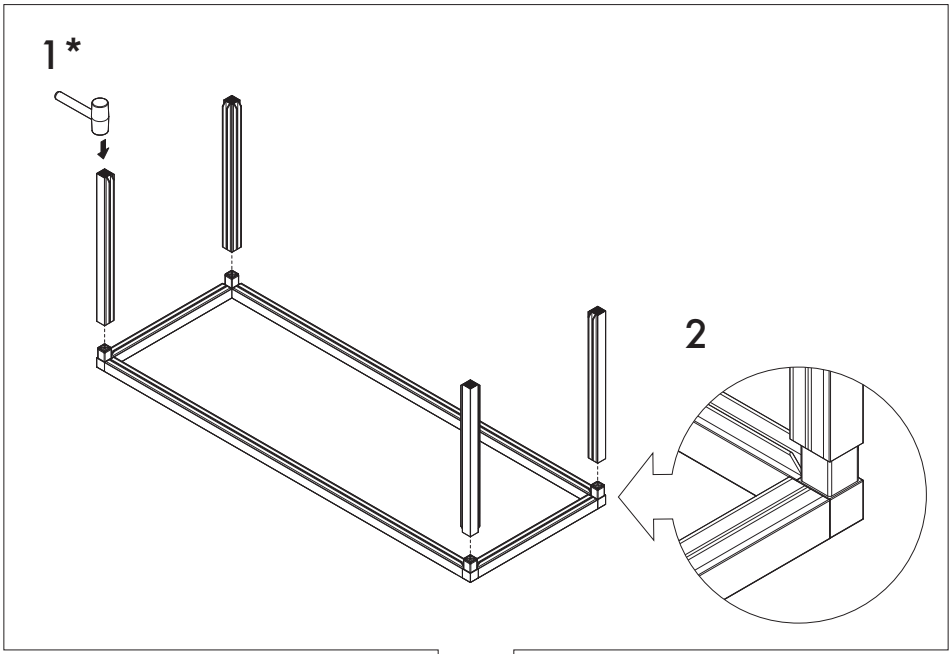

BLOCK LONG PLANTER

veradek™
OUTDOOR

8x Connector 3 Piece

3x Self Watering Insert

1x Veradek Plaque

2x Two Ledge Tube Long

2x Three Ledge Tube Long

8x Plank Long

4x Two Ledge Tube Short

4x Four Ledge Tube Short

8x Plank Short

Not Included*

Rubber Mallet

Soft Surface

*Ensure ledges line up

8x Plank Short

1

2

4

3x Self Watering Insert 1x Veradek Plaque

1

3