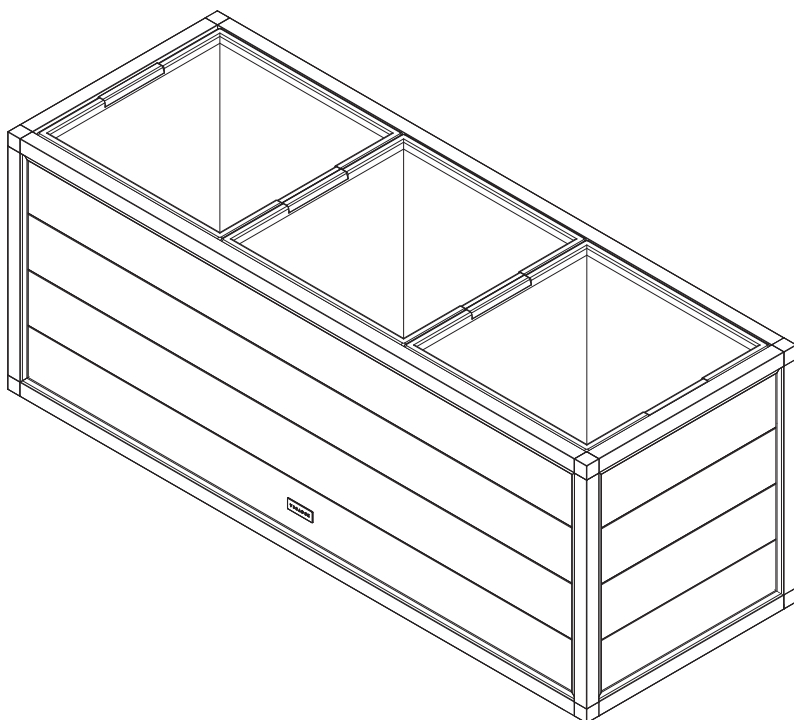

BLOCK LONG PLANTER

veradek™
OUTDOOR

8x Connector 3 Piece

3x Self Watering Insert

1x Veradek Plaque

2x Two Ledge Tube Long

2x Three Ledge Tube Long

8x Plank Long

4x Two Ledge Tube Short

4x Four Ledge Tube Short

8x Plank Short

Not Included*

Rubber Mallet

Soft Surface

*Ensure ledges line up

8x Plank Short

1

2

4

3x Self Watering Insert 1x Veradek Plaque

1

3