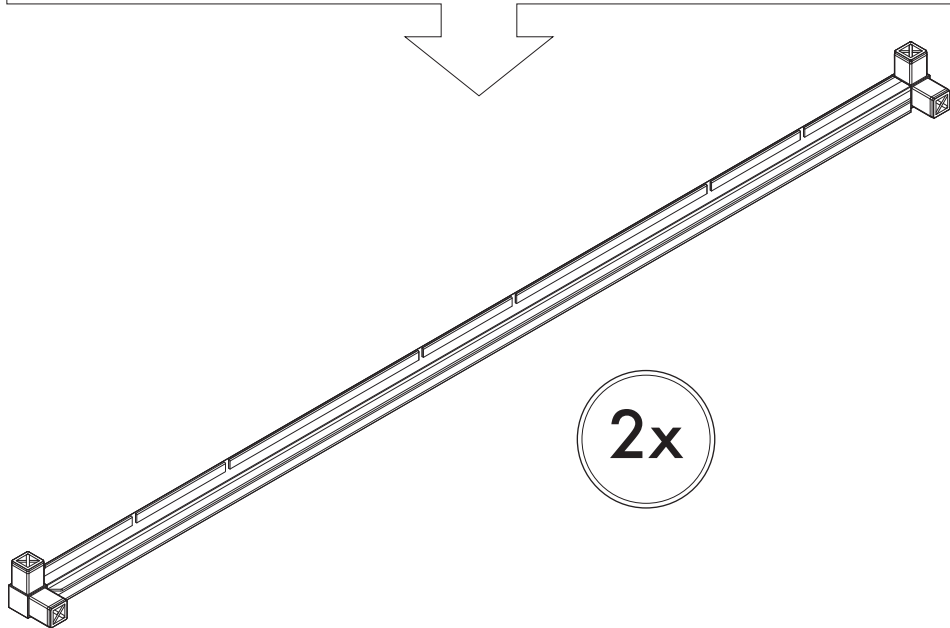

4x Two Ledge Tube Short

4x Four Ledge Tube Short

8x Plank Short

Not Included*

Rubber Mallet

Soft Surface

*Ensure ledges line up

8x Plank Short

1

2

4

3x Self Watering Insert 1x Veradek Plaque

1

3