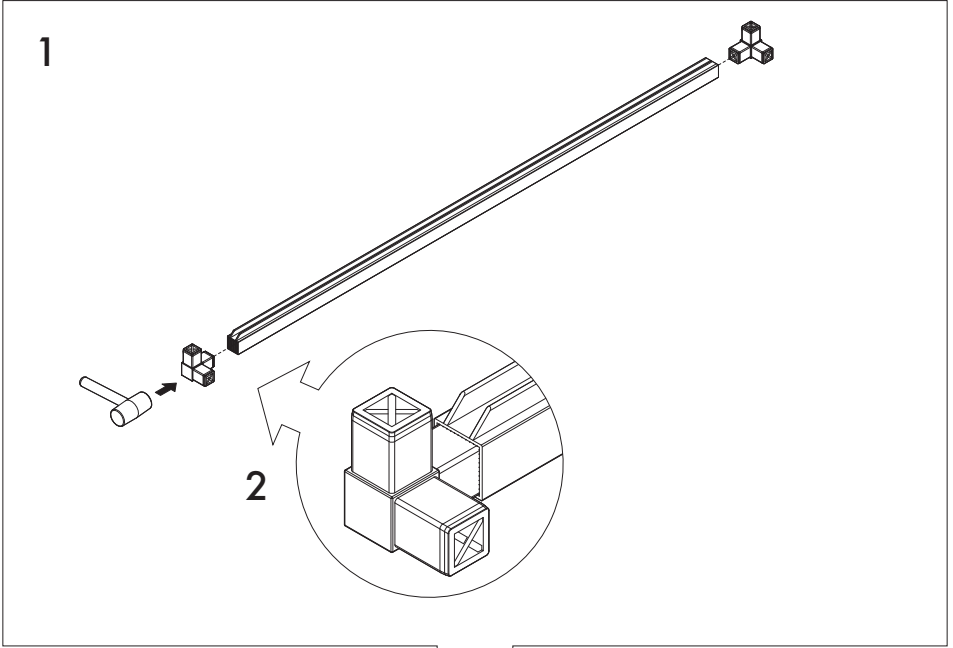

BLOCK LONG PLANTER

veradek™
OUTDOOR

8x Connector 3 Piece

3x Self Watering Insert

1x Veradek Plaque

2x Two Ledge Tube Long

2x Three Ledge Tube Long

8x Plank Long

4x Two Ledge Tube Short

4x Four Ledge Tube Short

8x Plank Short

Not Included*

Rubber Mallet

Soft Surface

*Ensure ledges line up

8x Plank Short

1

2

4

3x Self Watering Insert 1x Veradek Plaque

1

3