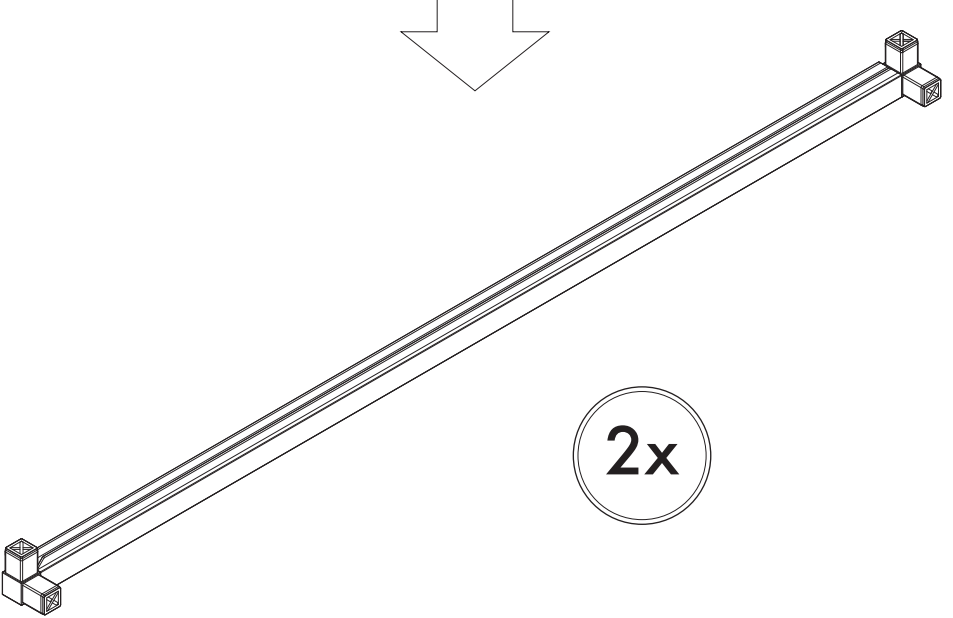

BLOCK LONG PLANTER

veradek™
OUTDOOR

8x Connector 3 Piece

3x Self Watering Insert

1x Veradek Plaque

2x Two Ledge Tube Long

2x Three Ledge Tube Long

8x Plank Long

4x Two Ledge Tube Short

4x Four Ledge Tube Short

8x Plank Short

Not Included*

Rubber Mallet

Soft Surface

*Ensure ledges line up

8x Plank Short

1

2

4

3x Self Watering Insert 1x Veradek Plaque

1

3