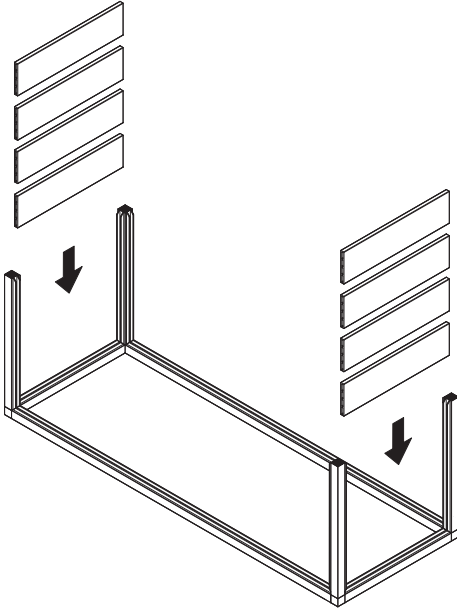

BLOCK LONG PLANTER

veradek™
OUTDOOR

8x Connector 3 Piece

3x Self Watering Insert

1x Veradek Plaque

2x Two Ledge Tube Long

2x Three Ledge Tube Long

8x Plank Long

4x Two Ledge Tube Short

4x Four Ledge Tube Short

8x Plank Short

Not Included*

Rubber Mallet

Soft Surface

*Ensure ledges line up

8x Plank Short

1

2

4

3x Self Watering Insert 1x Veradek Plaque

1

3