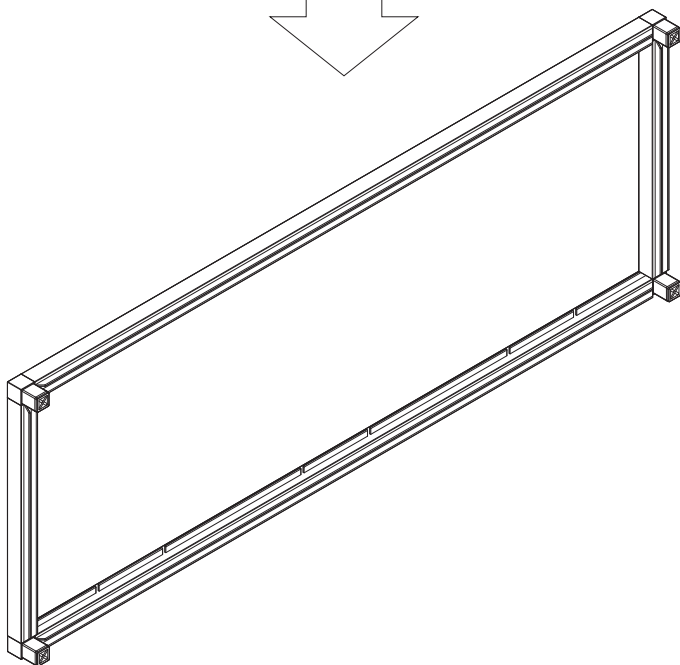

4x Two Ledge Tube Short

4x Four Ledge Tube Short

8x Plank Short

Not Included*

Rubber Mallet

Soft Surface

*Ensure ledges line up

8x Plank Short

1

2

4

3x Self Watering Insert 1x Veradek Plaque

1

3