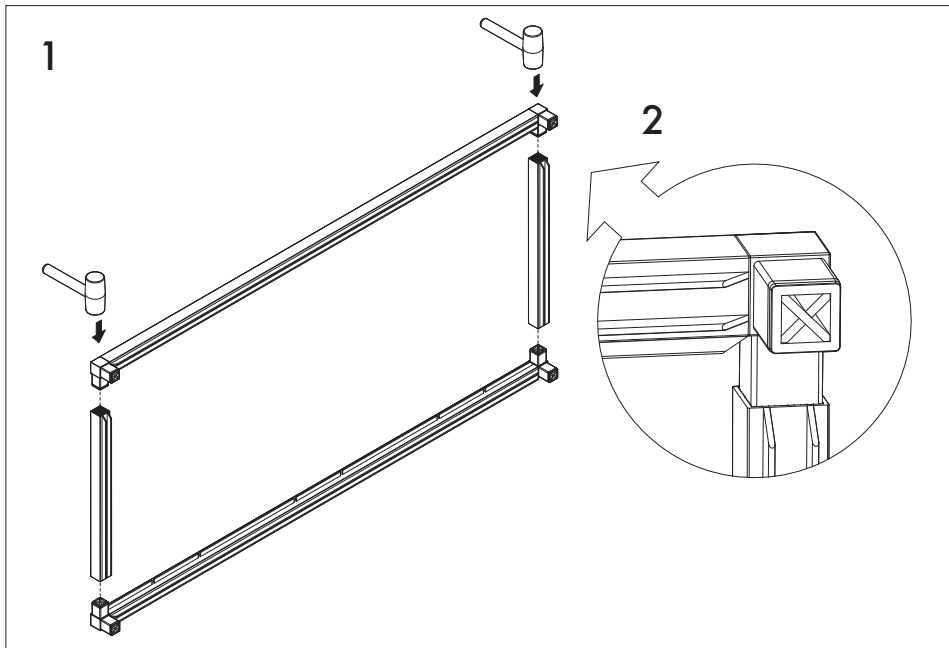

4x Two Ledge Tube Short

4x Four Ledge Tube Short

8x Plank Short

Not Included*

Rubber Mallet

Soft Surface

*Ensure ledges line up

8x Plank Short

1

2

4

3x Self Watering Insert 1x Veradek Plaque

1

3