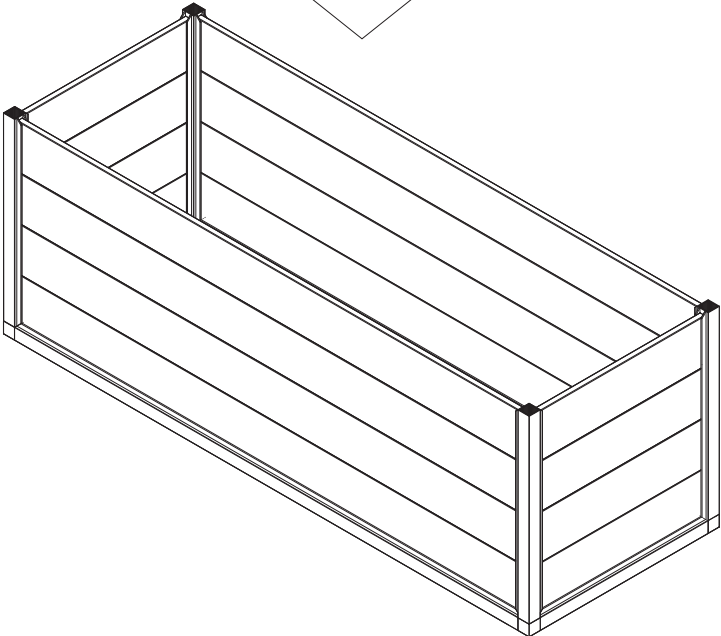

BLOCK LONG PLANTER

veradek™
OUTDOOR

8x Connector 3 Piece

3x Self Watering Insert

1x Veradek Plaque

2x Two Ledge Tube Long

2x Three Ledge Tube Long

8x Plank Long

4x Two Ledge Tube Short

4x Four Ledge Tube Short

8x Plank Short

Not Included*

Rubber Mallet

Soft Surface

*Ensure ledges line up

8x Plank Short

1

2

4

3x Self Watering Insert 1x Veradek Plaque

1

3