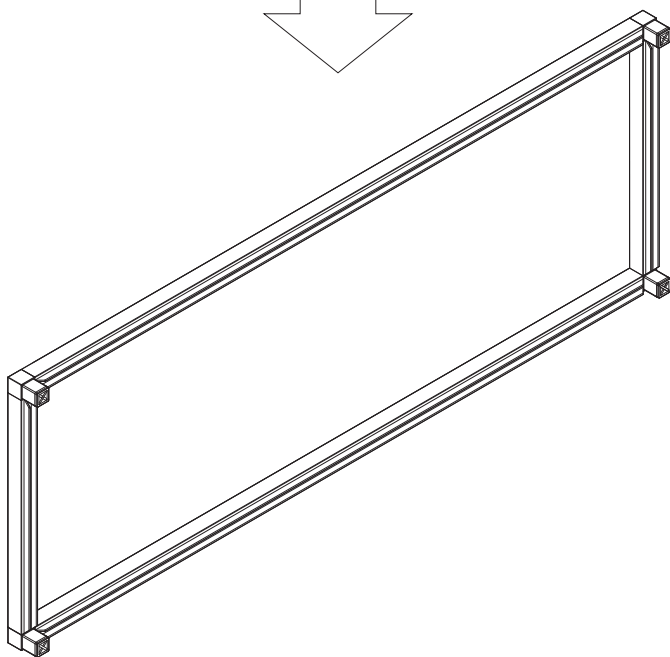

BLOCK LONG PLANTER

veradek™
OUTDOOR

8x Connector 3 Piece

3x Self Watering Insert

1x Veradek Plaque

2x Two Ledge Tube Long

2x Three Ledge Tube Long

8x Plank Long

4x Two Ledge Tube Short

4x Four Ledge Tube Short

8x Plank Short

Not Included*

Rubber Mallet

Soft Surface

*Ensure ledges line up

8x Plank Short

1

2

4

3x Self Watering Insert 1x Veradek Plaque

1

3