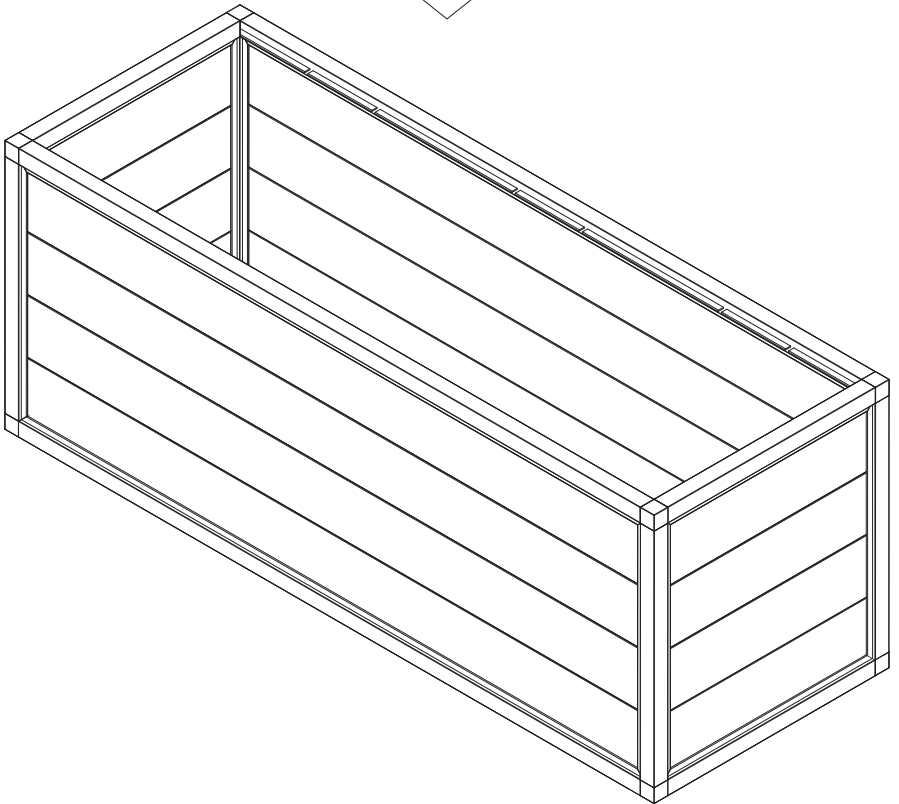

4x Two Ledge Tube Short

4x Four Ledge Tube Short

8x Plank Short

Not Included*

Rubber Mallet

Soft Surface

*Ensure ledges line up

8x Plank Short

1

2

4

3x Self Watering Insert 1x Veradek Plaque

1

3