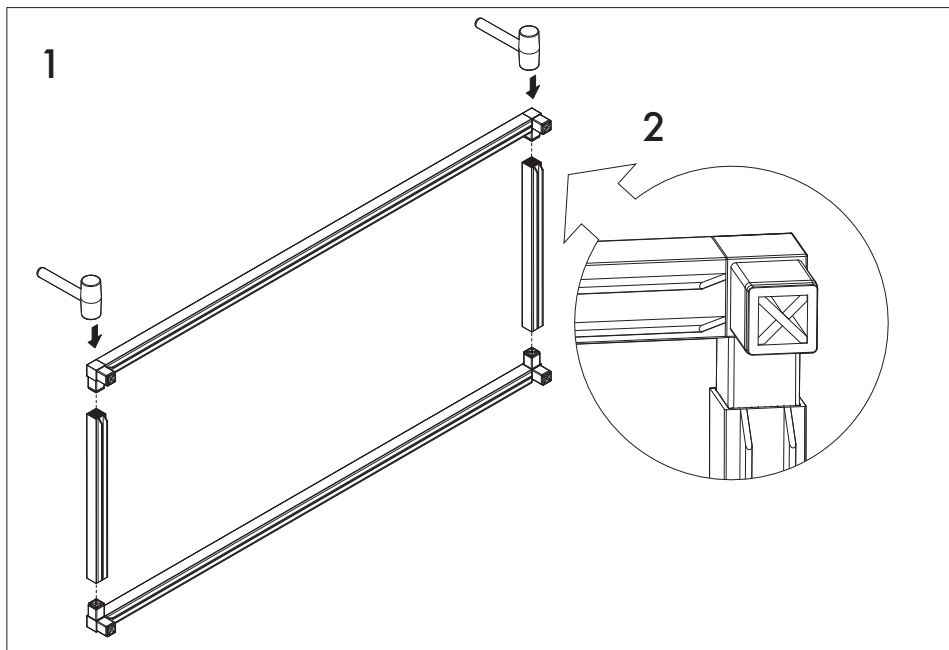

BLOCK LONG PLANTER

veradek™
OUTDOOR

8x Connector 3 Piece

3x Self Watering Insert

1x Veradek Plaque

2x Two Ledge Tube Long

2x Three Ledge Tube Long

8x Plank Long

4x Two Ledge Tube Short

4x Four Ledge Tube Short

8x Plank Short

Not Included*

Rubber Mallet

Soft Surface

*Ensure ledges line up

8x Plank Short