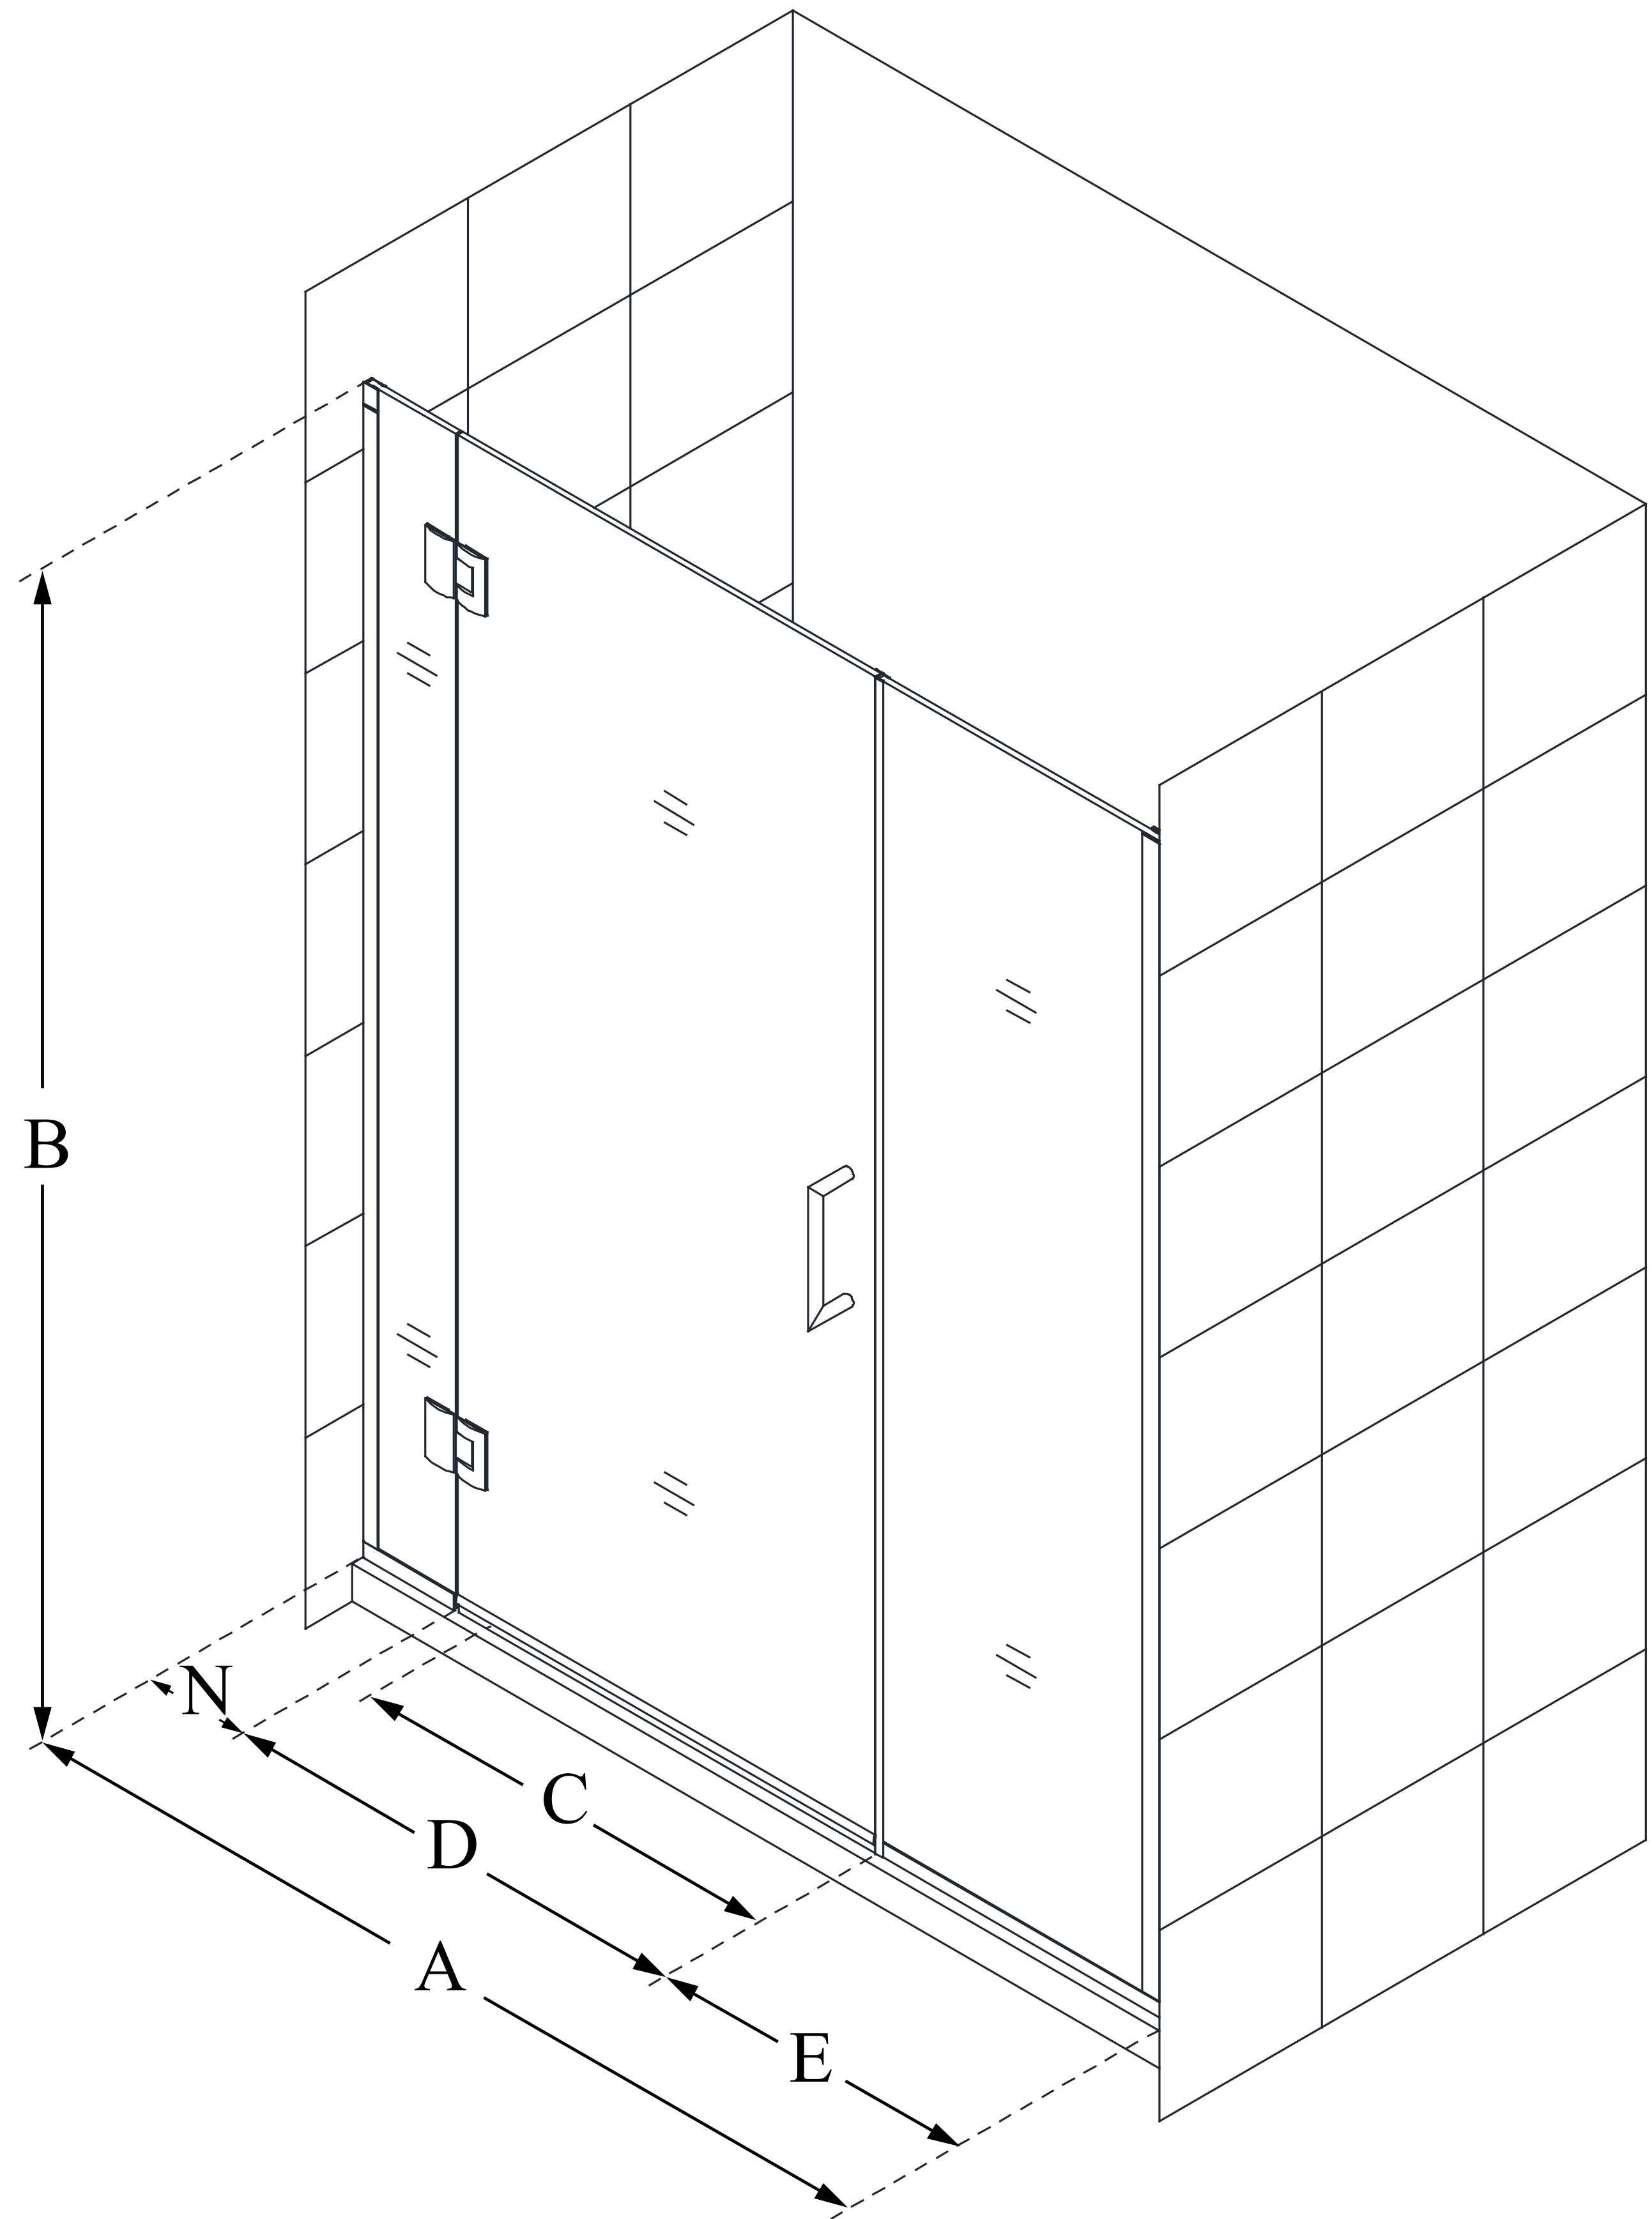

D1241472

UNIDOOR-X

DreamLine Unidoor-X 44-44
1/2" W x 72" H Frameless Hinged
Shower Door, Clear Glass

SWING DOOR

CONFIGURATION DIMENSIONS:

A: 44 - 44 1/2"

MODEL WIDTH

B: 72"

MODEL HEIGHT

C: 23"

ACCESS WIDTH

D: 24"

DOOR WIDTH

E: 14"

INLINE PANEL WIDTH

N: 6"

HINGE PANEL WIDTH

DreamLine reserves the right to update or modify the hardware or materials pictured without prior notice for the purpose of product improvement and customer satisfaction.