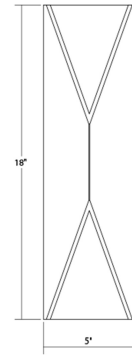

Project:

Prisma LED Sconce Spec Sheet

SKU: 7102.72-WL Learn more at:
<https://sonnemanlight.com/prisma-led-sconce>

Description: **The angled cuts of these triangular forms reveal the LED illuminated surface within.** Two sizes and scales of Prisma, tall and narrow or short and wide, offer alternate proportional renditions of this dramatically angular lighting form, at home inside or out.

Type #:

Dimensions

Height:	18"
Width:	5"
Extends:	3"
Minimum Extension:	3"
Maximum Extension:	3"
Size:	Tall
Canopy/Backplate/Base Width:	4.5
Canopy/Backplate/Base Depth:	0.5
Canopy/Backplate/Base Height:	17.5