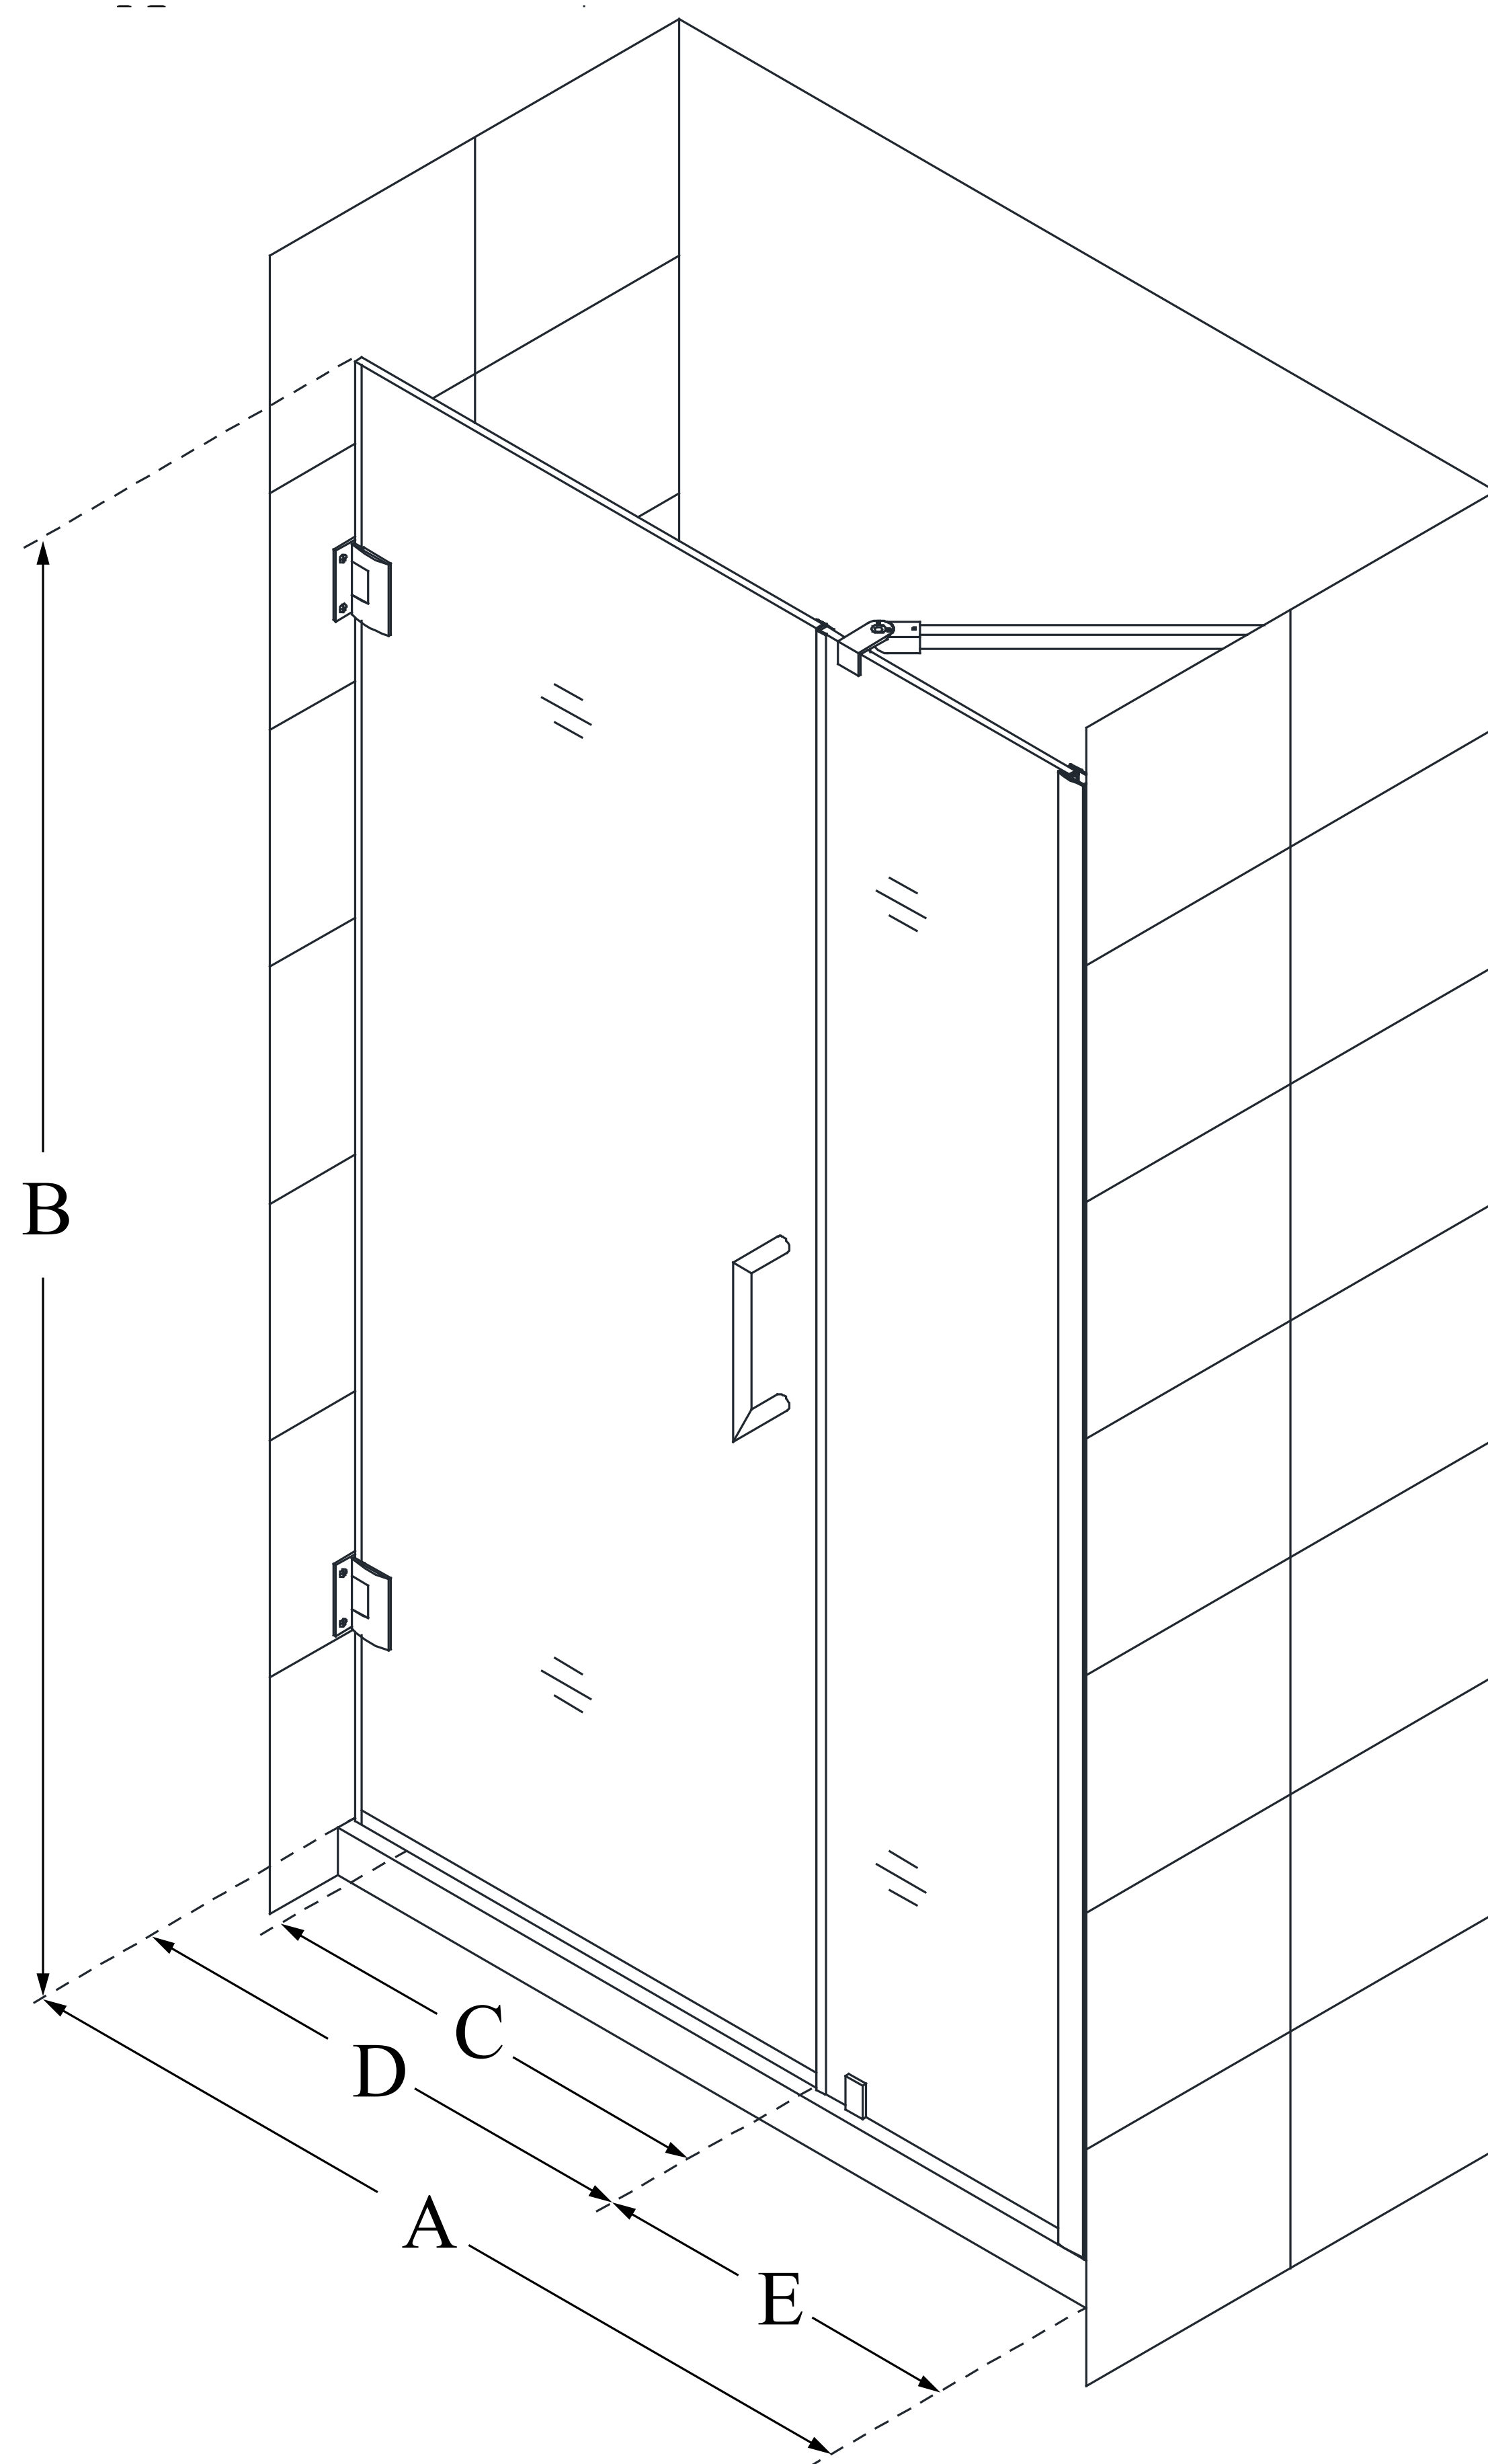

SHDR-20417210C

UNIDOOR

DreamLine Unidoor 41-42" W x 72"
H Frameless Hinged Shower Door
with Support Arm, Clear Glass

SWING DOOR

CONFIGURATION DIMENSIONS:

A: 41 - 42"

MODEL WIDTH

B: 72"

MODEL HEIGHT

C: 22"

ACCESS WIDTH

D: 23"

DOOR WIDTH

E: 18"

INLINE PANEL WIDTH

DreamLine reserves the right to update or modify the hardware or materials pictured without prior notice for the purpose of product improvement and customer satisfaction.