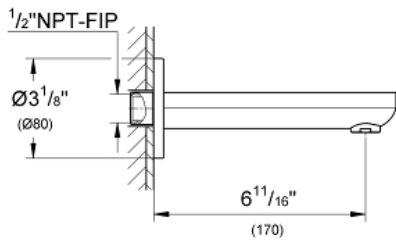

Tub Spout
MODEL # 13272000

Pure Freude
an Wasser

GROHE

Product Description:

Tub Spout

Standard Specification:

- Wall mount
- GROHE StarLight chrome finish
- Flow control
- 1/2" (13 mm) NPT Male Threads

Applicable Codes & Standards: