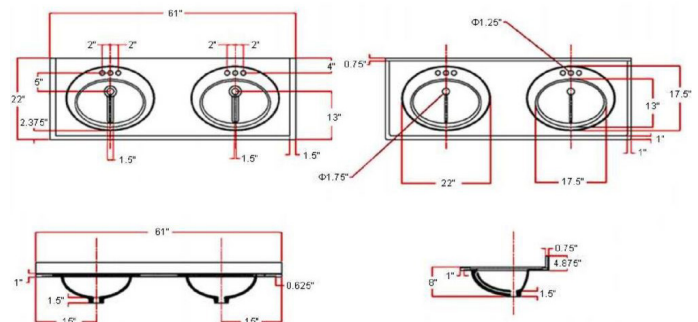

61" Cultured Marble Double Vanity Top White on White

SPECIFICATIONS

MATERIAL:	Cultured Marble
TOOLS NEEDED FOR INSTALLATION:	100% Silicone
ASSEMBLED DIMENSIONS:	11.09 in H x 61 in W x 22 in D
ASSEMBLED WEIGHT:	95.86 lbs
NUMBER OF MOUNTING HOLES:	3
BOWL MATERIAL:	Cultured Marble
BACK SPLASH INCLUDED:	Yes
NUMBER OF BOWLS:	2
BOWL DIMENSIONS:	5.63 in H x 12.4 in W x 18.7 in D
BOWL SHAPE:	Oval
SINK THICKNESS:	0.98in
MOUNTING TYPE:	Integrated
OVERFLOW HOLE:	Yes
VANITY TOP COLOR:	White on White
FAUCET TYPE:	Centerset