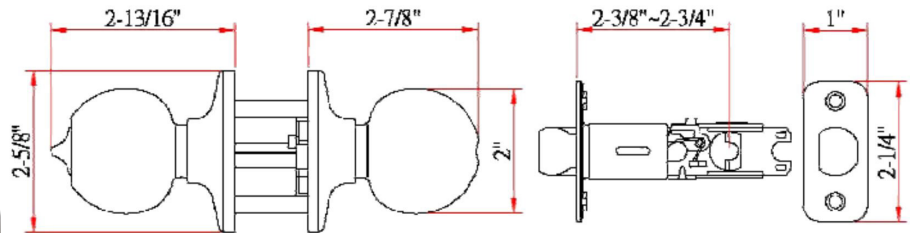

## SPECIFICATIONS

<b>MATERIAL CONSTRUCTION:</b>	Brass	<b>KEYWAY:</b>	N/A
<b>LOCK FUNCTION:</b>	Privacy	<b>REMOVABLE CORE:</b>	No
<b>DEADBOLT FUNCTION:</b>	N/A	<b>LATCH FACEPLATE I:</b>	Round Corner
<b>EXTERIOR MAX PROJECTION:</b>	2.81"	<b>LATCH BACKSET:</b>	Adj: 2-3/8" - 2-3/4"
<b>INTERIOR MAX PROJECTION:</b>	2.81"	<b>LATCH TYPE:</b>	2 Way (fixed faceplate)
<b>KOB VS. LEVER:</b>	Knob	<b>LATCHBOLT THROW DISTANCE:</b>	0.5"
<b>KNOB DIMENSIONS:</b>	2" H x 2" W x 2" D	<b># PINS IN CYLINDER:</b>	N/A
<b>LEVER LENGTH:</b>	N/A	<b>ANTI-BUMP PIN INSTALLED:</b>	N/A
<b>ROSE DIMENSIONS:</b>	2.63" H x 2.63" W x 2.63" D	<b># KEYS INCLUDED:</b>	N/A
<b>ROSETTE / ESCUTCHEON SHAPE:</b>	Round	<b>SPINDLE TYPE:</b>	Half-Moon
<b>CROSS BORE:</b>	2.13"	<b>MOUNTING HARDWARE INCLUDED:</b>	Yes
<b>EDGE BORE:</b>	1"	<b>TOOLS NEEDED FOR INSTALLATION:</b>	Phillips Screwdriver
<b>HANDING:</b>	Reversible	<b>ASSEMBLED WEIGHT:</b>	1.05 lbs.
<b>REKEYABLE?:</b>	No		