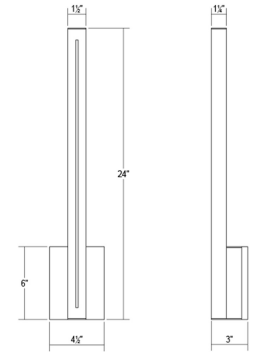

Project:

Stripe LED Sconce Spec Sheet

SKU: 7113.98-WL Learn more at:
<https://sonnemanlight.com/stripe-led-sconce>

Description: This square vertical column is a strong and commanding element, with presence and dramatic impact. Light is indirectly reflected off the surface it is mounted upon, halving the white LED front stripe, which can be made red, blue, or yellow by an interchangeable color strip.

Type #:

Dimensions

Height:	24"
Width:	1.5"
Extends:	3"
Minimum Extension:	3"
Maximum Extension:	3"
Size:	24"
Canopy/Backplate/Base Width:	4.5
Canopy/Backplate/Base Depth:	0.5
Canopy/Backplate/Base Height:	6

Electrical Specs

Bulb(s) Included?:	Yes
Bulb 1 Type:	Integral LED
Bulb Quantity:	1
Input Voltage:	120VAC
Wattage:	11
Initial Lumens:	990
Delivered Lumens:	530
Color Temperature:	3000K
CRI:	90
Power Supply Type:	Driver
Power Supply Quantity:	1
Power Supply Location:	Outlet Box
Dimming Type:	TRIAC/ELV
Bulb Max Wattage:	11

Installation

Installation:	Licensed electrician required
Installation Orientation:	Vertical

Shipping

Carton 1 L x W x H:	27" X 7" X 5"
Carton 1 Gross Weight:	4 LBS

Shade

Shade 1 Material:	Aluminum w/Colored Strip
-------------------	--------------------------