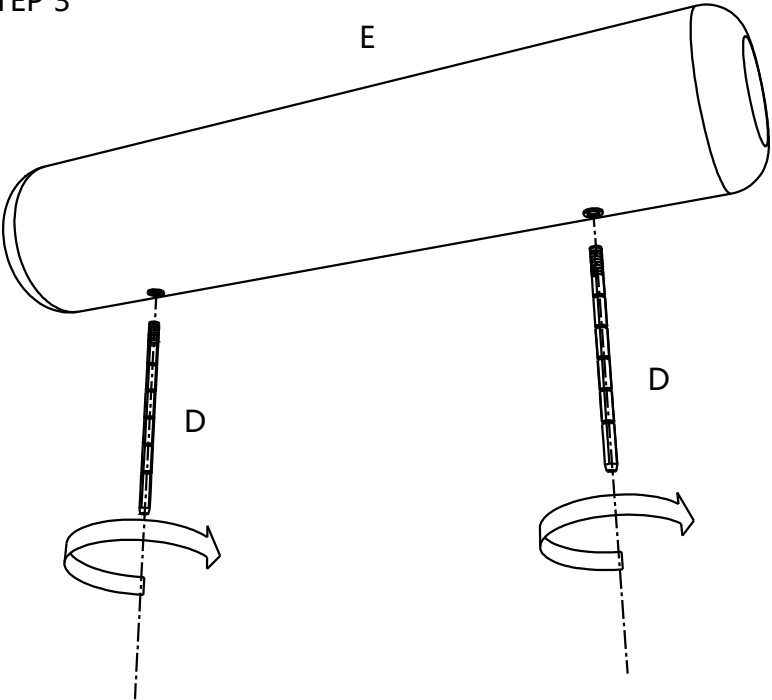

ASSEMBLY INSTRUCTION

PARTS LIST

SEAT BODY(1 PC)

SCREWS (8 PCS)

BACK LEGS (4 PCS)

CONNECTING BAR (2 PCS)

BACKREST (1 PC)

WASHER (8 PCS)

ALLEN KEY (1 PC)

ASSEMBLY

STEP 1

**** UNCOVER THE BOTTOM COVER WITH ZIPPER ****

STEP 2

STEP 3

STEP 4