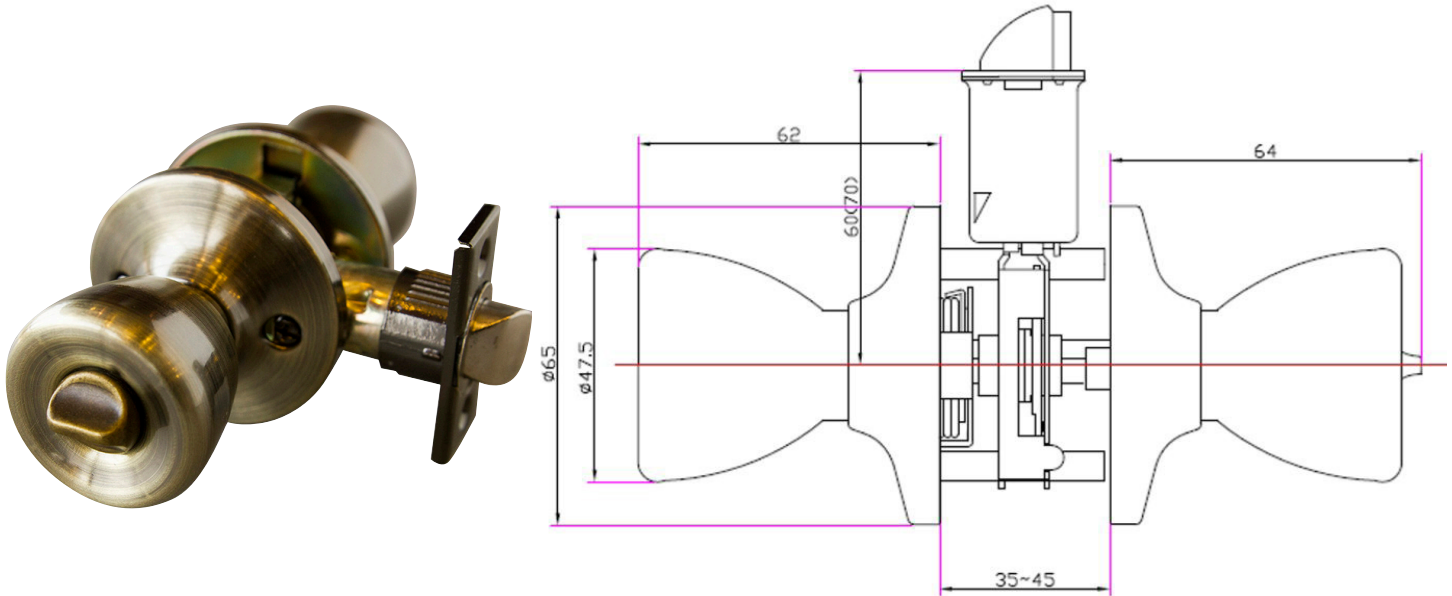

Terrace 6-Way Universal Privacy Door Knob Antique Brass

SPECIFICATIONS

MATERIAL CONSTRUCTION:	Brass	KEYWAY:	N/A
LOCK FUNCTION:	Privacy	REMOVABLE CORE:	No
DEADBOLT FUNCTION:	N/A	LATCH FACEPLATE I:	Universal (Drive In)
EXTERIOR MAX PROJECTION:	2.41"	LATCH BACKSET:	Adj; 2-3/8" - 2-3/4"
INTERIOR MAX PROJECTION:	2.43"	LATCH TYPE:	6 Way / Universal / Drive-in
KOB VS. LEVER:	Knob	LATCHBOLT THROW DISTANCE:	0.5"
KNOB DIMENSIONS:	2.36" H x 1.85" W x 1.87" D	# PINS IN CYLINDER:	N/A
LEVER LENGTH:	N/A	ANTI-BUMP PIN INSTALLED:	N/A
ROSE DIMENSIONS:	2.56" H x 2.56" W x 2.56" D	# KEYS INCLUDED:	N/A
ROSETTE / ESCUTCHEON SHAPE:	Round	SPINDLE TYPE:	Square
CROSS BORE:	2.13"	MOUNTING HARDWARE INCLUDED:	Yes
EDGE BORE:	1"	TOOLS NEEDED FOR INSTALLATION:	Phillips Screwdriver
HANDING:	Reversible	ASSEMBLED WEIGHT:	0.95 lbs.
REKEYABLE?:	No		