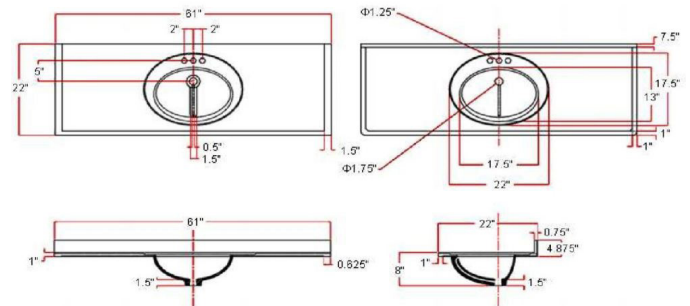

## SPECIFICATIONS

<b>MATERIAL:</b>	Cultured Marble
<b>TOOLS NEEDED FOR INSTALLATION:</b>	100% Silicone
<b>ASSEMBLED DIMENSIONS:</b>	11.09 in H x 61 in W x 22 in D
<b>ASSEMBLED WEIGHT:</b>	72.76 lbs
<b>NUMBER OF MOUNTING HOLES:</b>	3
<b>BOWL MATERIAL:</b>	Cultured Marble
<b>BACK SPLASH INCLUDED:</b>	Yes
<b>NUMBER OF BOWLS:</b>	1
<b>BOWL DIMENSIONS:</b>	5.63 in H x 12.4 in W x 18.7 in D
<b>BOWL SHAPE:</b>	Oval
<b>SINK THICKNESS:</b>	0.98in
<b>MOUNTING TYPE:</b>	Integrated
<b>OVERFLOW HOLE:</b>	Yes
<b>VANITY TOP COLOR:</b>	White on White
<b>FAUCET TYPE:</b>	Centerset