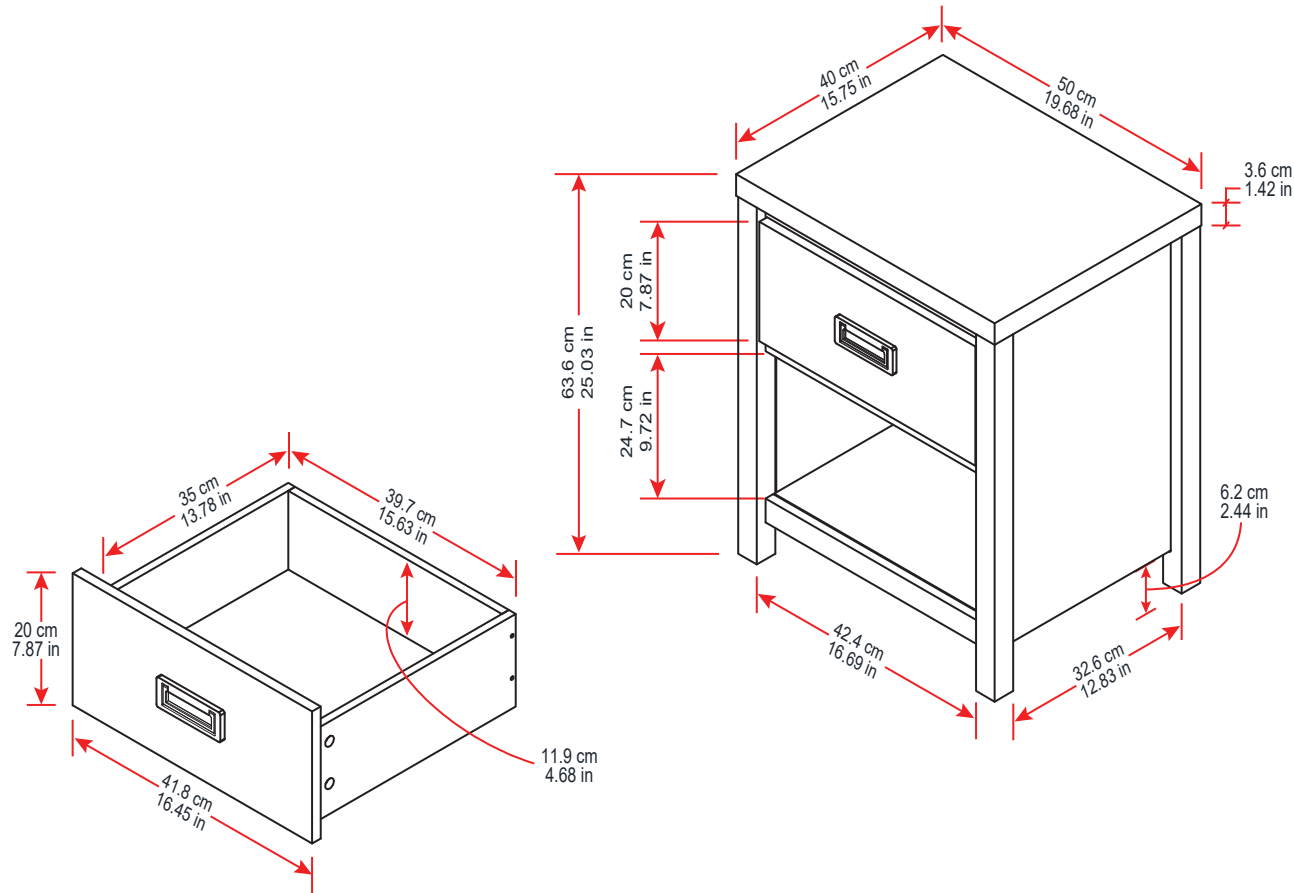

7346013COM / 7346412COM / 7346837COM - HAVEN NIGHTSTAND

Finish: White / Dove Gray / Navy Blue

Wood Breakdown:
MDF: 95% , PB: 5%

Overall Product Size:
19.68" W x 15.75" D x 25.03" H
50 W x 40 D x 63.6 H (cm)
Net Weight: 33.07 lbs (15 kg)

MAXIMUM WEIGHT CAPACITIES: