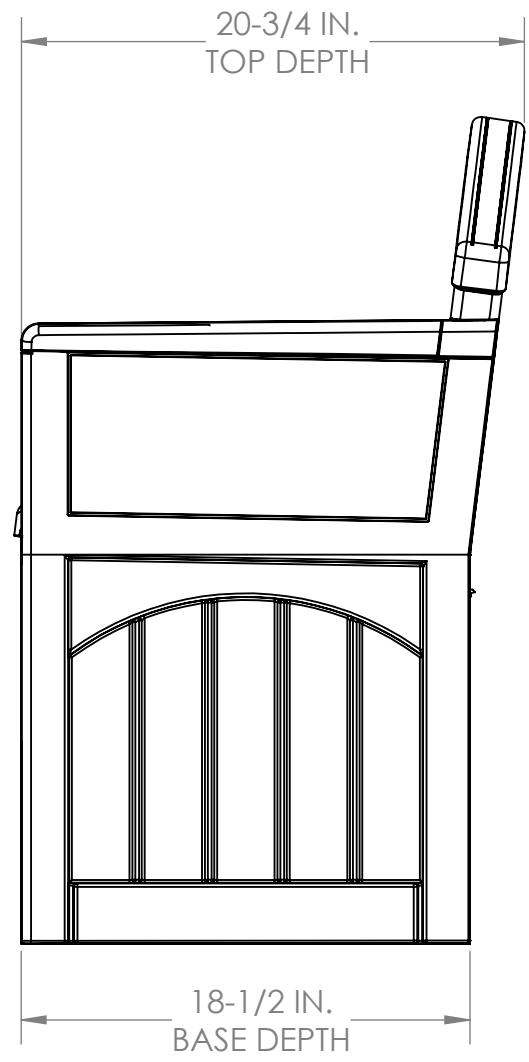

PB6700
FRONT VIEW

VOLUME: 6.5 CU. FT.
50 GAL.

PB6700
SIDE VIEW

PB6700
TOP VIEW

PB6700
INTERIOR SIDE VIEW