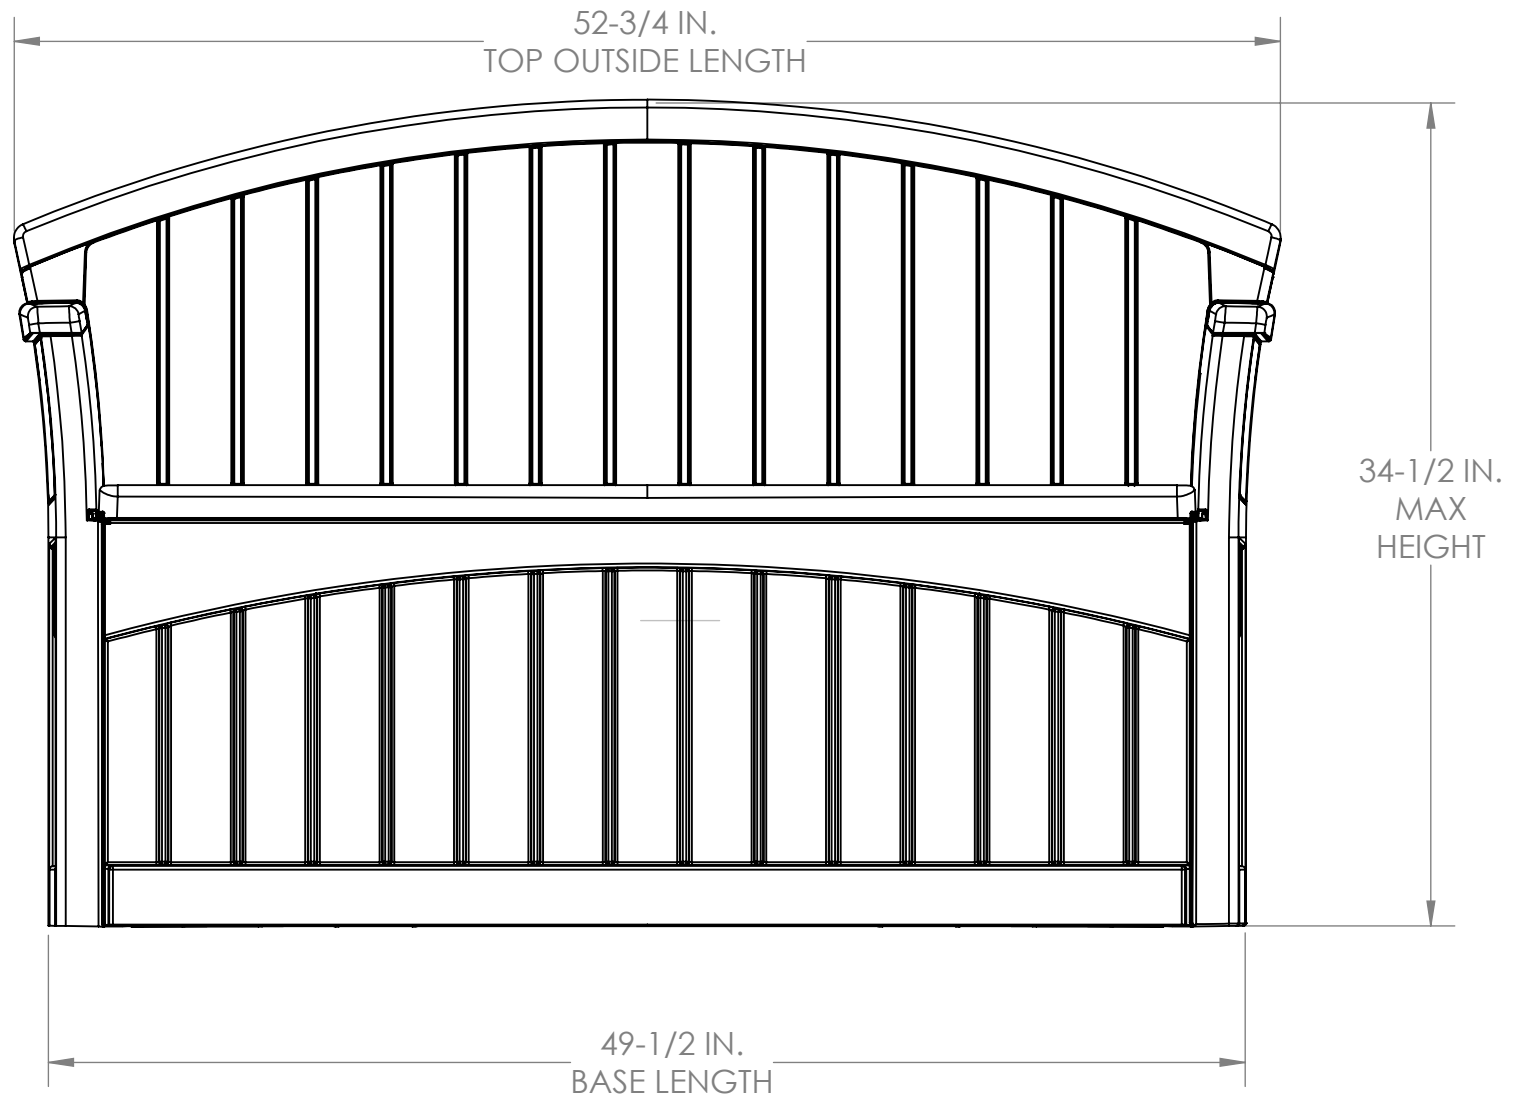

PB6700
FRONT VIEW

VOLUME: 6.5 CU. FT.
50 GAL.

PB6700
SIDE VIEW

PB6700
TOP VIEW

PB6700
INTERIOR SIDE VIEW